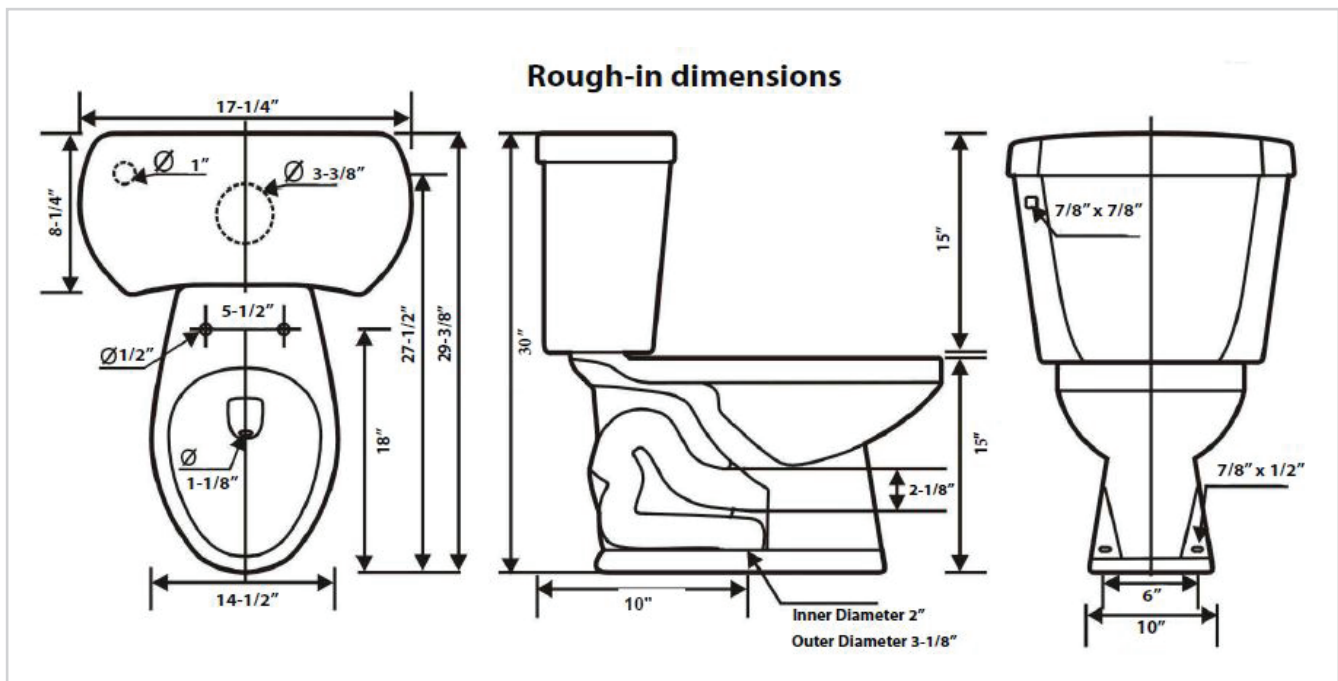

Two-Piece Toilet

T3512-10

TB3512-10 Bowl + TK3512 Tank

Two-Piece Toilet T3512-10

Features

- 1.28 GPF High Efficiency Toilet
- Elongated
- 10" Rough-In
- 3" Flush Valve, Floor Mounted
- Right Hand Trip Lever Available
- IAPMO/UPC Approved
- EPA WaterSense Certified
- TB3512-10 Bowl + TK3512 Tank

* Toilet Seat and Wax Ring Not Included

- Spec sheets contain rough-in measurements which may vary by 1/4" (±) and are subject to standard industry tolerances.
- Specs may change without prior notice, please check with your sales rep for most up to date spec sheet.