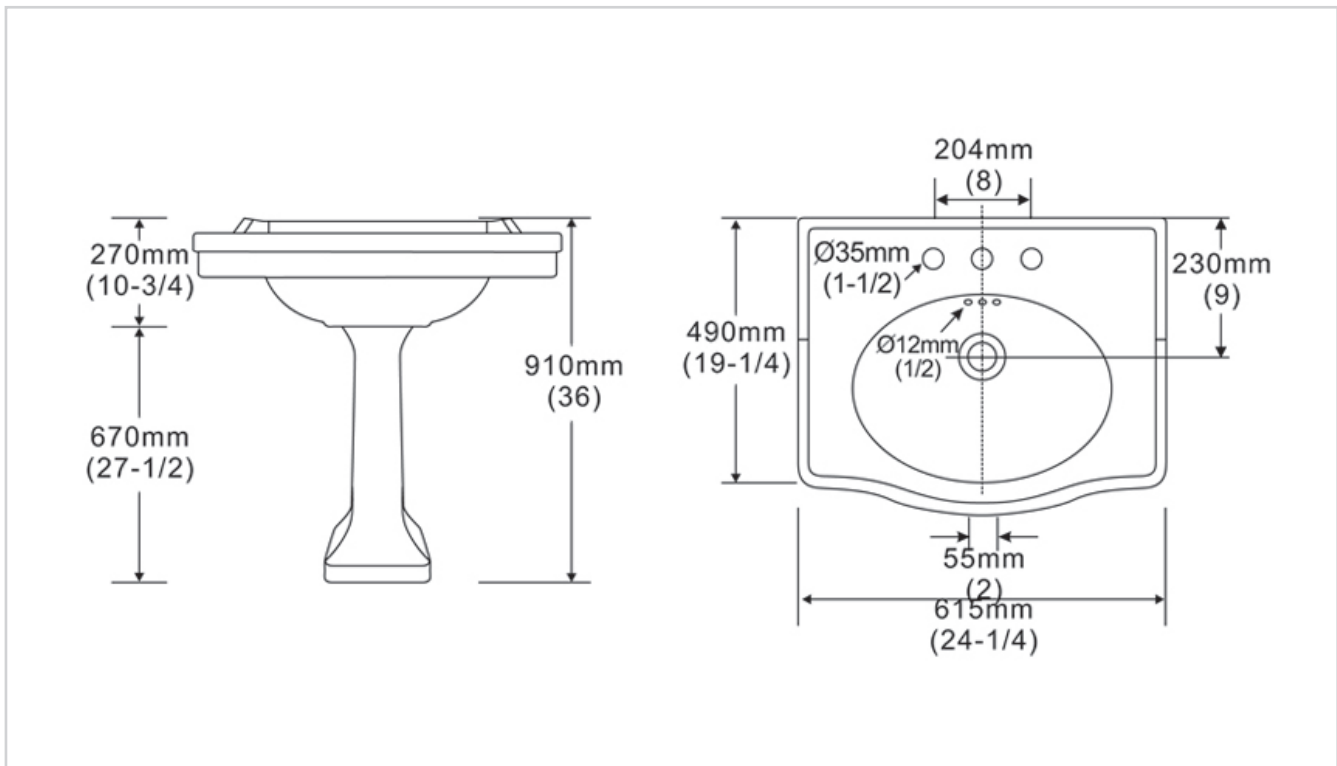

Pedestal Lavatory
LP1718

Features

- Square Pedestal Basin
- 3 Faucet Holes with Overflow
- 8" Faucet Hole Spacing
- Build-in Backsplash
- High Gloss Ceramic White Finish

Installation

Pedestal

Material

Vitreous china

Measurements

L 24", W 19", H 34"

Pedestal Lavatory LP1718

Note

- Spec sheets contain rough-in measurements which may vary by 1/4" (±) and are subject to standard industry tolerances. They are stated in inches and are non-binding. Exact measurements, for particular or customized installation schemes, should only be taken from the finished product.
- Specs may change without prior notice, please check with your sales rep for most up to date spec sheet.