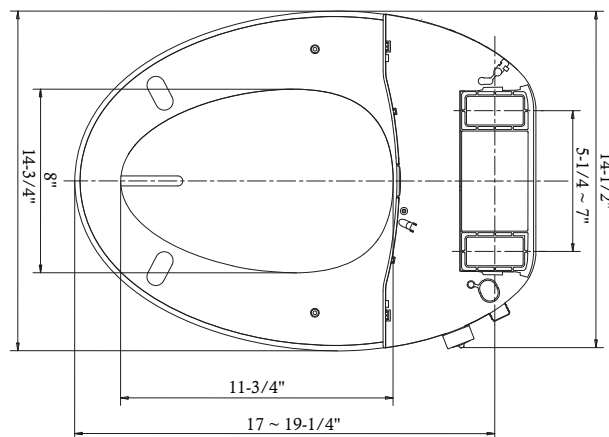

Winfield®
Simple Elegance

Comfyflow

Smart Bidet Seat

TSE02B

MFR# TB002

Smart Bidet Seat TSE02B

Features

- Elongated Toilet Bidet Seat (Non Electric)
- Slow Close No Slam
- Quick Release & Easy Clean
- Stainless Detachable Nozzle
- Adjustable Water Pressure / Rear Wash
- MFR# TB002

- Spec sheets contain rough-in measurements which may vary by 1/4" (±) and are subject to standard industry tolerances.
- Specs may change without prior notice, please check with your sales rep for most up to date spec sheet.