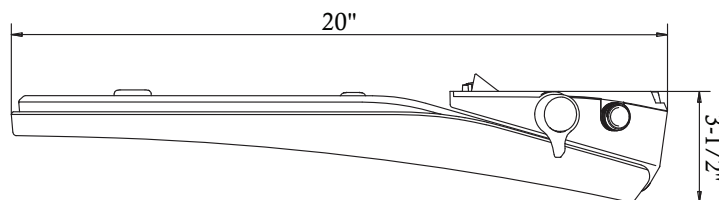

Winfield®
Simple Elegance

Comfyflow

Smart Bidet Seat

TSE02B

MFR# TB002

Smart Bidet Seat TSE02B

Features

- Elongated Toilet Bidet Seat (Non Electric)
- Slow Close No Slam
- Quick Release & Easy Clean
- Stainless Detachable Nozzle
- Adjustable Water Pressure / Rear Wash
- MFR# TB002

- Spec sheets contain rough-in measurements which may vary by 1/4" (±) and are subject to standard industry tolerances.
- Specs may change without prior notice, please check with your sales rep for most up to date spec sheet.