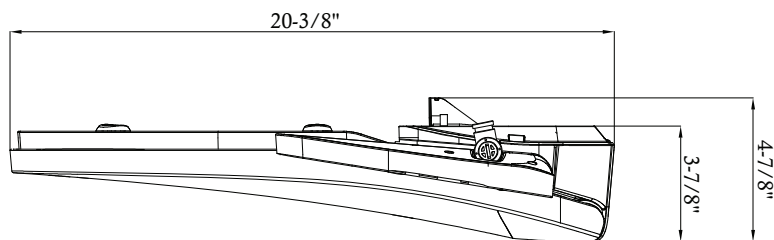

Smart Bidet Seat TSE25S

Features

- Elongated Smart Toilet Bidet Seat (Electric)
- Slow Close No Slam
- Quick Release & Easy Clean
- Nano Antibacterial Heated Seat
- Rear Wash, Warm Dryer, Hot/Cold Massage
- UV Sterilization
- With Attached Control Panel
- MFR# F1S525

- Spec sheets contain rough-in measurements which may vary by 1/4" (±) and are subject to standard industry tolerances.
- Specs may change without prior notice, please check with your sales rep for most up to date spec sheet.