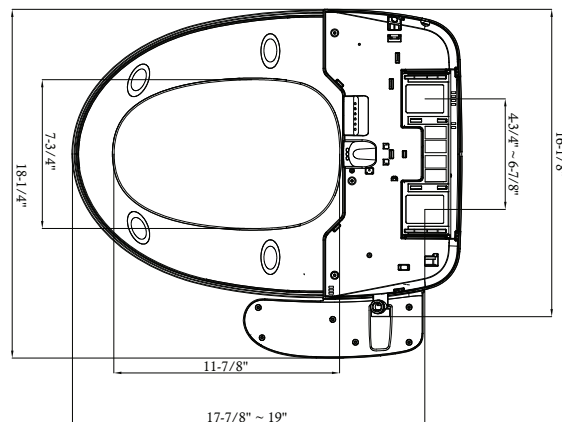

Winfield®  
*Simple Elegance*

Comfyflow

Smart Bidet Seat

**TSE25S**

MFR# F1S525

## Smart Bidet Seat TSE25S

- Spec sheets contain rough-in measurements which may vary by 1/4" (±) and are subject to standard industry tolerances.
- Specs may change without prior notice, please check with your sales rep for most up to date spec sheet.