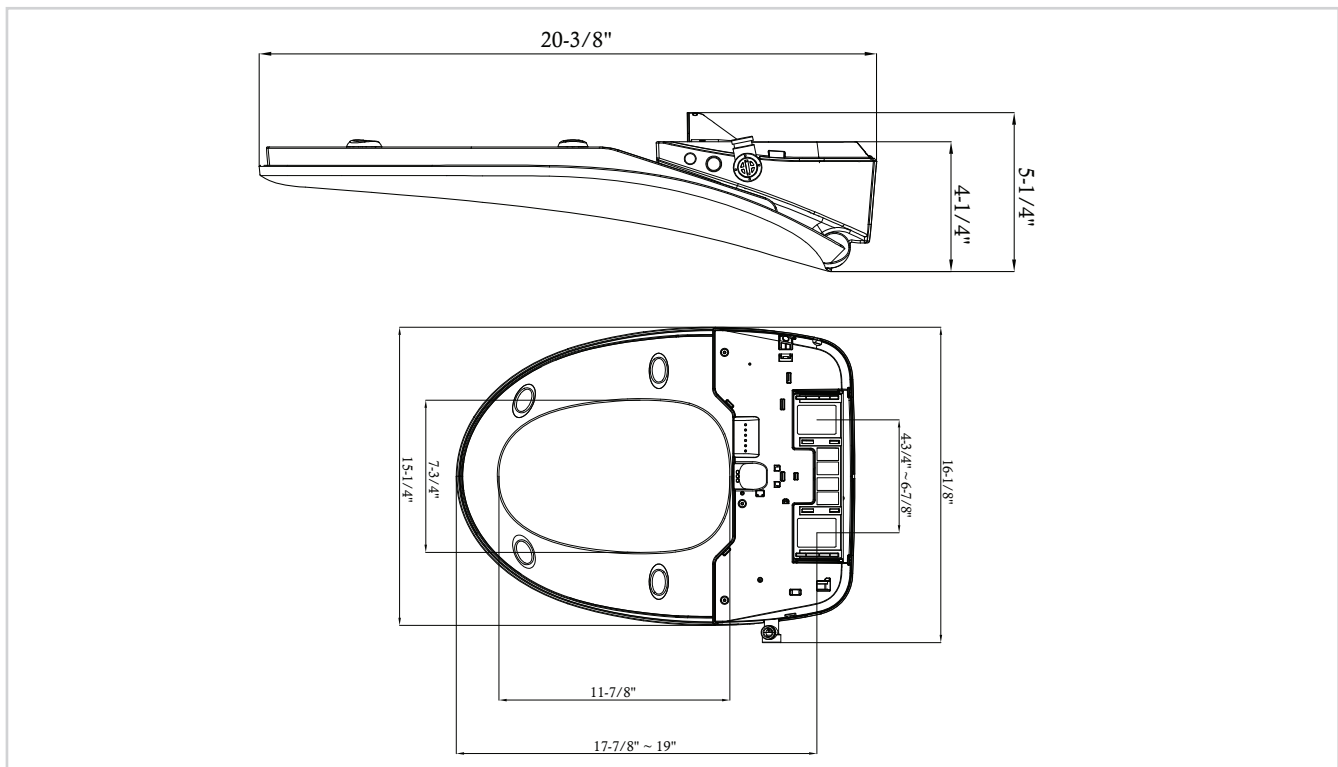

Winfield®  
*Simple Elegance*

Comfyflow

Smart Bidet Seat

**TSE35L**

MFR# F1L535

## Smart Bidet Seat TSE35L

- Spec sheets contain rough-in measurements which may vary by 1/4" (±) and are subject to standard industry tolerances.
- Specs may change without prior notice, please check with your sales rep for most up to date spec sheet.