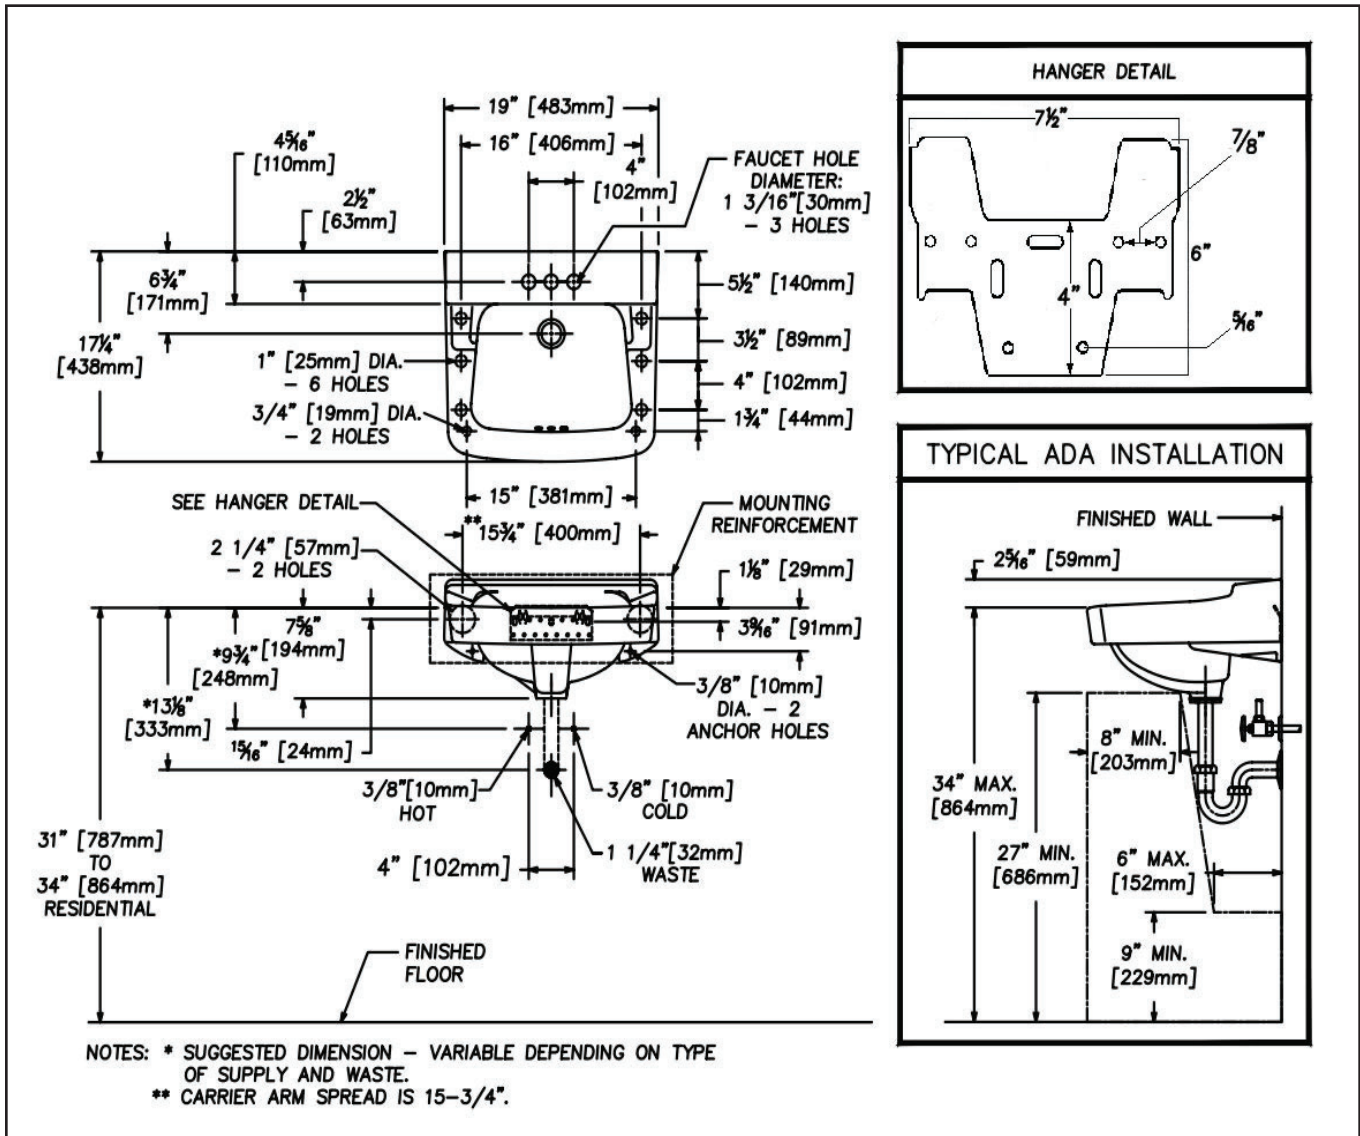

*Winfield*<sup>®</sup>

Lavatory  
**LWH1917**

**Features**

- Rectangular Basin
- Drilled Concealed Carrier Arms
- Concealed Overflow
- 3 Faucet Holes
- ADA compliant
- Convenient Soap Depressions
- High Gloss Ceramic Finish

**Installation**

Wall-Hung

**Material**

Vitreous China

**Measurements**

**L 19", W 17", H 9-1/4"**

\*Faucet and drain not included

## Note

- Spec sheets contain rough-in measurements which may vary by 1/4" (±) and are subject to standard industry tolerances. They are stated in inches and are non-binding. Exact measurements, for particular or customized installation schemes, should only be taken from the finished product.
- Specs may change without prior notice, please check with your sales rep for most up to date spec sheet.