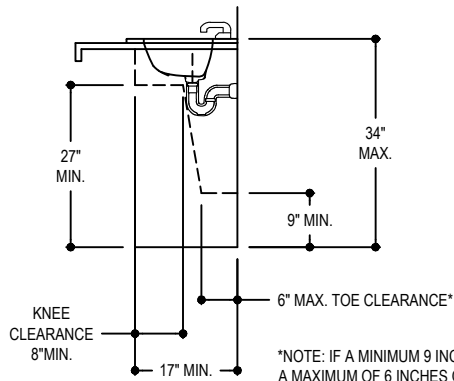

Winfield[®]

Lavatory
L1645-4W

Features

- Rectangular Basin
- With Overflow
- 3 Faucet Holes
- 4" Faucet Hole Spacing
- High Gloss Ceramic Finish

Installation

Drop-in

Material

Vitreous china

Measurements

L 21-1/4", **W** 18-1/2", **H** 7-1/4"

Codes / Standards

ANSI/ASME A112.19.2M-1988

Features:

- Vitreous China
- 3 Faucet Holes
- ADA compliant installed in a 21" minimum depth countertop

Codes/Standards:

- ASME A112.19.2M-1988
- EPA Watersense
- ICC/ANSI A117.1
- ADA

DIMENSIONS

TOP VIEW

SIDE VIEW

RECOMMENDED INSTALLATION ADA COMPLIANT

INSTALLATIONS

STANDARD INSTALLATION

MARBLE INSTALLATION

WOOD INSTALLATION

*SPEC SHEET CONTAIN ROUGH-IN MEASUREMENTS WHICH MAY VARY BY 1/4" (+/-) AND ARE SUBJECT TO STANDARD INDUSTRY TOLERANCES. SPECS MAY CHANGE WITHOUT PRIOR NOTICE, PLEASE CHECK WITH YOUR SALES REP FOR MOST UP TO DATE SPEC SHEET.