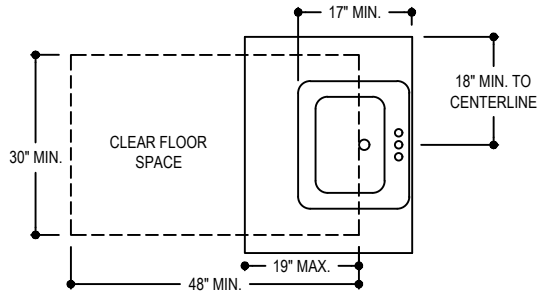

Measurements

L 21-1/4", **W** 18-1/2", **H** 7-1/4"

Codes / Standards

ANSI/ASME A112.19.2M-1988

Features:

- Vitreous China
- 3 Faucet Holes
- ADA compliant installed in a 21" minimum depth countertop

Codes/Standards:

- ASME A112.19.2M-1988
- EPA Watersense
- ICC/ANSI A117.1
- ADA

DIMENSIONS

TOP VIEW

SIDE VIEW

RECOMMENDED INSTALLATION ADA COMPLIANT

INSTALLATIONS

STANDARD INSTALLATION

MARBLE INSTALLATION

WOOD INSTALLATION

*SPEC SHEET CONTAIN ROUGH-IN MEASUREMENTS WHICH MAY VARY BY 1/4" (+/-) AND ARE SUBJECT TO STANDARD INDUSTRY TOLERANCES. SPECS MAY CHANGE WITHOUT PRIOR NOTICE, PLEASE CHECK WITH YOUR SALES REP FOR MOST UP TO DATE SPEC SHEET.