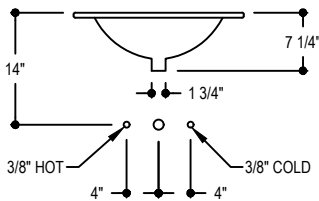

Measurements

L 21-1/4", **W** 18-1/2", **H** 7-1/4"

Codes / Standards

ANSI/ASME A112.19.2M-1988

Features:

- Vitreous China
- 3 Faucet Holes
- ADA compliant installed in a 21" minimum depth countertop

Codes/Standards:

- ASME A112.19.2M-1988
- EPA Watersense
- ICC/ANSI A117.1
- ADA

DIMENSIONS

TOP VIEW

SIDE VIEW

RECOMMENDED INSTALLATION ADA COMPLIANT

INSTALLATIONS

STANDARD INSTALLATION

MARBLE INSTALLATION

WOOD INSTALLATION

*SPEC SHEET CONTAIN ROUGH-IN MEASUREMENTS WHICH MAY VARY BY 1/4" (+/-) AND ARE SUBJECT TO STANDARD INDUSTRY TOLERANCES. SPECS MAY CHANGE WITHOUT PRIOR NOTICE, PLEASE CHECK WITH YOUR SALES REP FOR MOST UP TO DATE SPEC SHEET.