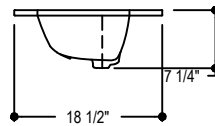

Winfield[®]

Lavatory
L1645-4W

Features

- Rectangular Basin
- With Overflow
- 3 Faucet Holes
- 4" Faucet Hole Spacing
- High Gloss Ceramic Finish

Installation

Drop-in

Material

Vitreous china

Measurements

L 21-1/4", **W** 18-1/2", **H** 7-1/4"

Codes / Standards

ANSI/ASME A112.19.2M-1988

Features:

- Vitreous China
- 3 Faucet Holes
- ADA compliant installed in a 21" minimum depth countertop

Codes/Standards:

- ASME A112.19.2M-1988
- EPA Watersense
- ICC/ANSI A117.1
- ADA

DIMENSIONS

TOP VIEW

SIDE VIEW

RECOMMENDED INSTALLATION ADA COMPLIANT

INSTALLATIONS

STANDARD INSTALLATION

MARBLE INSTALLATION