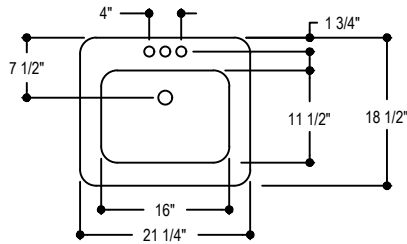

Winfield[®]

Lavatory
L1645-4W

Features

- Rectangular Basin
- With Overflow
- 3 Faucet Holes
- 4" Faucet Hole Spacing
- High Gloss Ceramic Finish

Installation

Drop-in

Material

Vitreous china

Measurements

L 21-1/4", **W** 18-1/2", **H** 7-1/4"

Codes / Standards

ANSI/ASME A112.19.2M-1988

Features:

- Vitreous China
- 3 Faucet Holes
- ADA compliant installed in a 21" minimum depth countertop

Codes/Standards:

- ASME A112.19.2M-1988
- EPA Watersense
- ICC/ANSI A117.1
- ADA

DIMENSIONS

TOP VIEW

SIDE VIEW

RECOMMENDED INSTALLATION ADA COMPLIANT

INSTALLATIONS

STANDARD INSTALLATION

MARBLE INSTALLATION

WOOD INSTALLATION

*SPEC SHEET CONTAIN ROUGH-IN MEASUREMENTS WHICH MAY VARY BY 1/4" (+/-) AND ARE SUBJECT TO STANDARD INDUSTRY TOLERANCES. SPECS MAY CHANGE WITHOUT PRIOR NOTICE, PLEASE CHECK WITH YOUR SALES REP FOR MOST UP TO DATE SPEC SHEET.