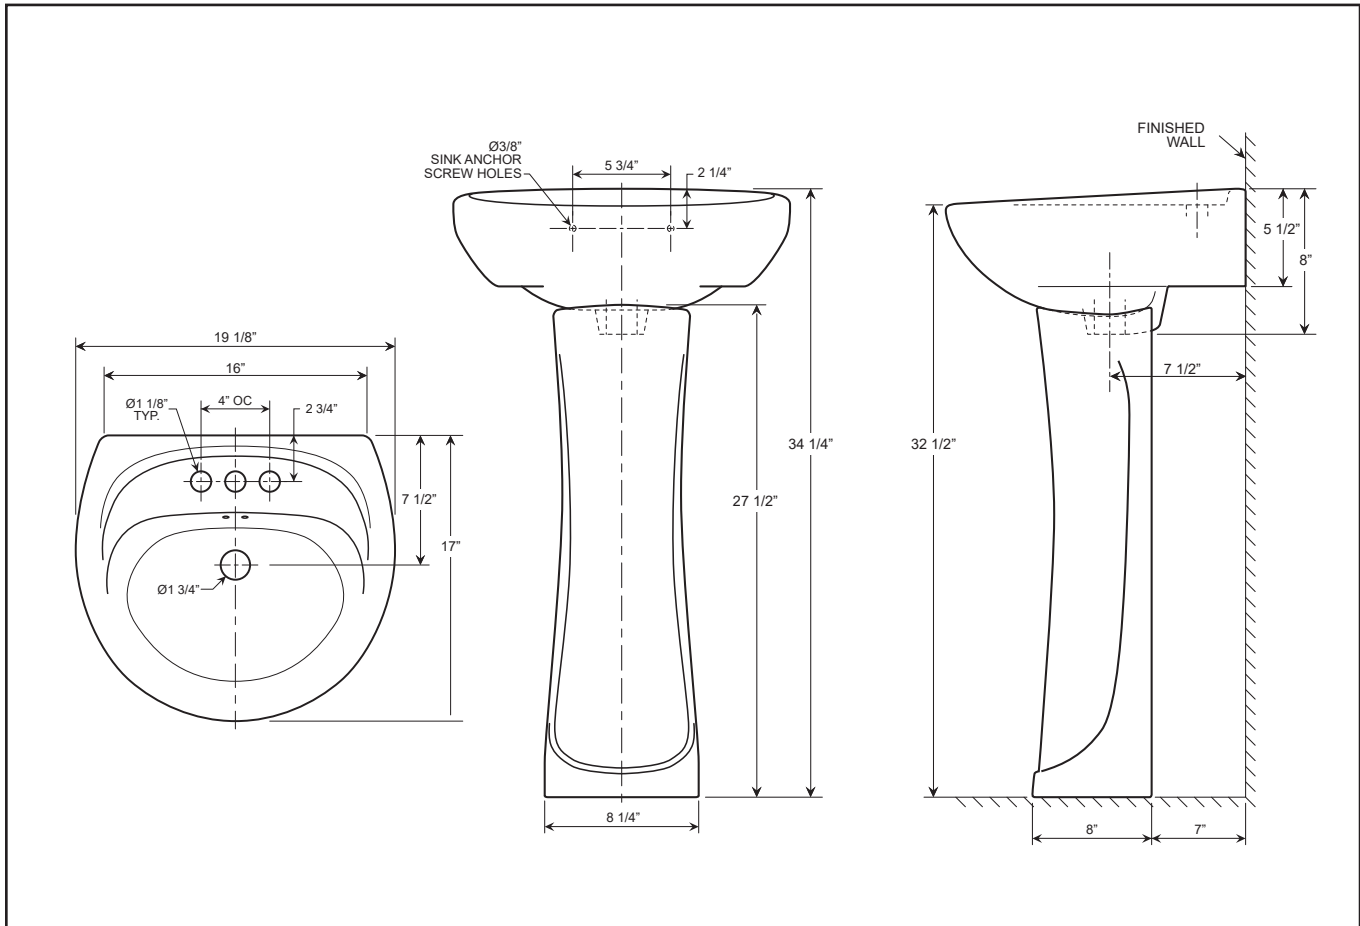

Pedestal Lavatory
LP1917-4W

Features

- Oval Pedestal Basin
- 3 Faucet Holes with Overflow
- 4" Faucet Hole Spacing
- High Gloss Ceramic White Finish

Installation

Pedestal

Material

Vitreous china

Measurements

L 19", W 17", H 34"

Codes / Standards

Meets ANSI/ASME A112.19.2M-1990

Pedestal Lavatory LP1917-4W

Note

- Spec sheets contain rough-in measurements which may vary by 1/4" (±) and are subject to standard industry tolerances. They are stated in inches and are non-binding. Exact measurements, for particular or customized installation schemes, should only be taken from the finished product.
- Specs may change without prior notice, please check with your sales rep for most up to date spec sheet.