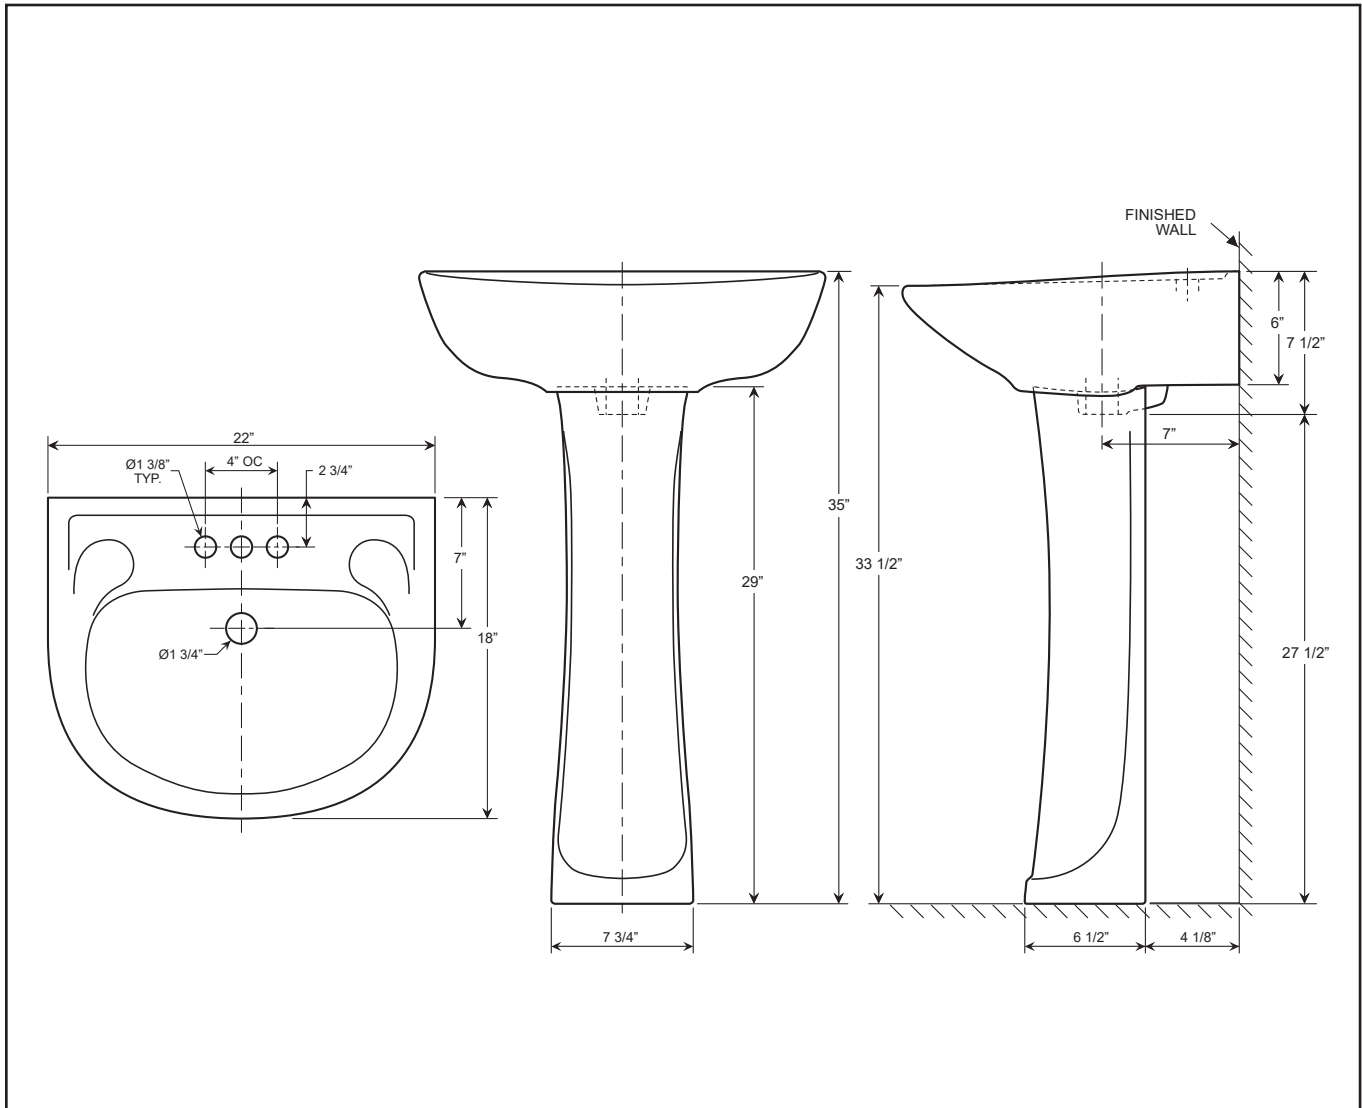

*Winfield*<sup>®</sup>

**Pedestal Lavatory**  
**LP2218**

**Features**

- Oval Pedestal Deep Basin
- 3 Faucet Holes with Overflow
- 4" Faucet Hole Spacing
- High Gloss Ceramic White Finish

**Installation**

Pedestal

**Material**

Vitreous china

**Measurements**

**L 22", W 18", H 33-1/2"**

**Codes / Standards**

UPC Certified

Meets ANSI/ASME A112.19.2M-1988

# Pedestal Lavatory LP2218

## Note

- Spec sheets contain rough-in measurements which may vary by 1/4" ( $\pm$ ) and are subject to standard industry tolerances. They are stated in inches and are non-binding. Exact measurements, for particular or customized installation schemes, should only be taken from the finished product.
- Specs may change without prior notice, please check with your sales rep for most up to date spec sheet.