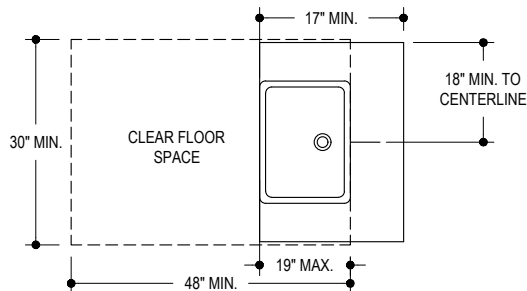

Measurements

L 20-3/8", W 15-1/8", H 6-3/4"

Codes / Standards

ASME A112.19.2 / CSA B45.1

Features:

- Vitreous China
- Under counter mounted

Codes/Standards:

- ASME A112.19.2/CSA B45.1
- EPA Watersense
- ICC/ANSI A117.1

DIMENSIONS

TOP VIEW

SIDE VIEW

RECOMMENDED INSTALLATION ADA COMPLIANT

*NOTE: IF A MINIMUM 9 INCHES HEIGHT OF TOE CLEARANCE IS PROVIDED, A MAXIMUM OF 6 INCHES OF THE 48 INCHES OF CLEAR FLOOR SPACE REQUIRED AT THE FIXTURE MAY EXTEND INTO THE TOE SPACE.

INSTALLATIONS

STANDARD INSTALLATION

MARBLE INSTALLATION

WOOD INSTALLATION

*SPEC SHEET CONTAIN ROUGH-IN MEASUREMENTS WHICH MAY VARY BY 1/4" (+/-) AND ARE SUBJECT TO STANDARD INDUSTRY TOLERANCES. SPECS MAY CHANGE WITHOUT PRIOR NOTICE, PLEASE CHECK WITH YOUR SALES REP FOR MOST UP TO DATE SPEC SHEET.