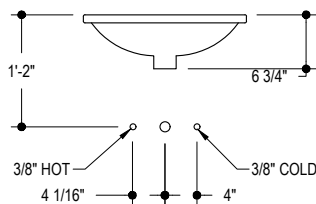

Measurements

L 20-3/8", W 15-1/8", H 6-3/4"

Codes / Standards

ASME A112.19.2 / CSA B45.1

Features:

- Vitreous China
- Under counter mounted

Codes/Standards:

- ASME A112.19.2/CSA B45.1
- EPA Watersense
- ICC/ANSI A117.1

DIMENSIONS

TOP VIEW

SIDE VIEW

RECOMMENDED INSTALLATION ADA COMPLIANT

*NOTE: IF A MINIMUM 9 INCHES HEIGHT OF TOE CLEARANCE IS PROVIDED, A MAXIMUM OF 6 INCHES OF THE 48 INCHES OF CLEAR FLOOR SPACE REQUIRED AT THE FIXTURE MAY EXTEND INTO THE TOE SPACE.

INSTALLATIONS

STANDARD INSTALLATION

MARBLE INSTALLATION

WOOD INSTALLATION

*SPEC SHEET CONTAIN ROUGH-IN MEASUREMENTS WHICH MAY VARY BY 1/4" (+/-) AND ARE SUBJECT TO STANDARD INDUSTRY TOLERANCES. SPECS MAY CHANGE WITHOUT PRIOR NOTICE, PLEASE CHECK WITH YOUR SALES REP FOR MOST UP TO DATE SPEC SHEET.