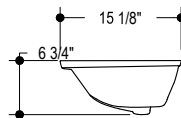

Measurements

L 20-3/8", W 15-1/8", H 6-3/4"

Codes / Standards

ASME A112.19.2 / CSA B45.1

Features:

- Vitreous China
- Under counter mounted

Codes/Standards:

- ASME A112.19.2/CSA B45.1
- EPA Watersense
- ICC/ANSI A117.1

DIMENSIONS

TOP VIEW

SIDE VIEW

RECOMMENDED INSTALLATION ADA COMPLIANT

*NOTE: IF A MINIMUM 9 INCHES HEIGHT OF TOE CLEARANCE IS PROVIDED, A MAXIMUM OF 6 INCHES OF THE 48 INCHES OF CLEAR FLOOR SPACE REQUIRED AT THE FIXTURE MAY EXTEND INTO THE TOE SPACE.

INSTALLATIONS

STANDARD INSTALLATION

MARBLE INSTALLATION

WOOD INSTALLATION

*SPEC SHEET CONTAIN ROUGH-IN MEASUREMENTS WHICH MAY VARY BY 1/4" (+/-) AND ARE SUBJECT TO STANDARD INDUSTRY TOLERANCES. SPECS MAY CHANGE WITHOUT PRIOR NOTICE, PLEASE CHECK WITH YOUR SALES REP FOR MOST UP TO DATE SPEC SHEET.