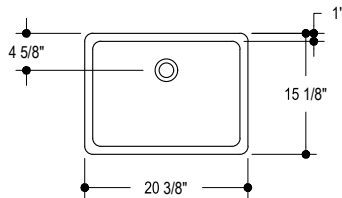

Measurements

L 20-3/8", W 15-1/8", H 6-3/4"

Codes / Standards

ASME A112.19.2 / CSA B45.1

Features:

- Vitreous China
- Under counter mounted

Codes/Standards:

- ASME A112.19.2/CSA B45.1
- EPA Watersense
- ICC/ANSI A117.1

DIMENSIONS

TOP VIEW

SIDE VIEW

RECOMMENDED INSTALLATION ADA COMPLIANT

*NOTE: IF A MINIMUM 9 INCHES HEIGHT OF TOE CLEARANCE IS PROVIDED, A MAXIMUM OF 6 INCHES OF THE 48 INCHES OF CLEAR FLOOR SPACE REQUIRED AT THE FIXTURE MAY EXTEND INTO THE TOE SPACE.