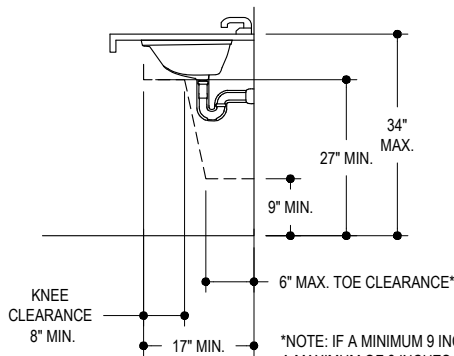

Measurements

L 20-3/8", W 15-1/8", H 6-3/4"

Codes / Standards

ASME A112.19.2 / CSA B45.1

Features:

- Vitreous China
- Under counter mounted

Codes/Standards:

- ASME A112.19.2/CSA B45.1
- EPA Watersense
- ICC/ANSI A117.1

DIMENSIONS

TOP VIEW

SIDE VIEW

RECOMMENDED INSTALLATION ADA COMPLIANT

*NOTE: IF A MINIMUM 9 INCHES HEIGHT OF TOE CLEARANCE IS PROVIDED, A MAXIMUM OF 6 INCHES OF THE 48 INCHES OF CLEAR FLOOR SPACE REQUIRED AT THE FIXTURE MAY EXTEND INTO THE TOE SPACE.

INSTALLATIONS

STANDARD INSTALLATION

MARBLE INSTALLATION

WOOD INSTALLATION

*SPEC SHEET CONTAIN ROUGH-IN MEASUREMENTS WHICH MAY VARY BY 1/4" (+/-) AND ARE SUBJECT TO STANDARD INDUSTRY TOLERANCES. SPECS MAY CHANGE WITHOUT PRIOR NOTICE, PLEASE CHECK WITH YOUR SALES REP FOR MOST UP TO DATE SPEC SHEET.