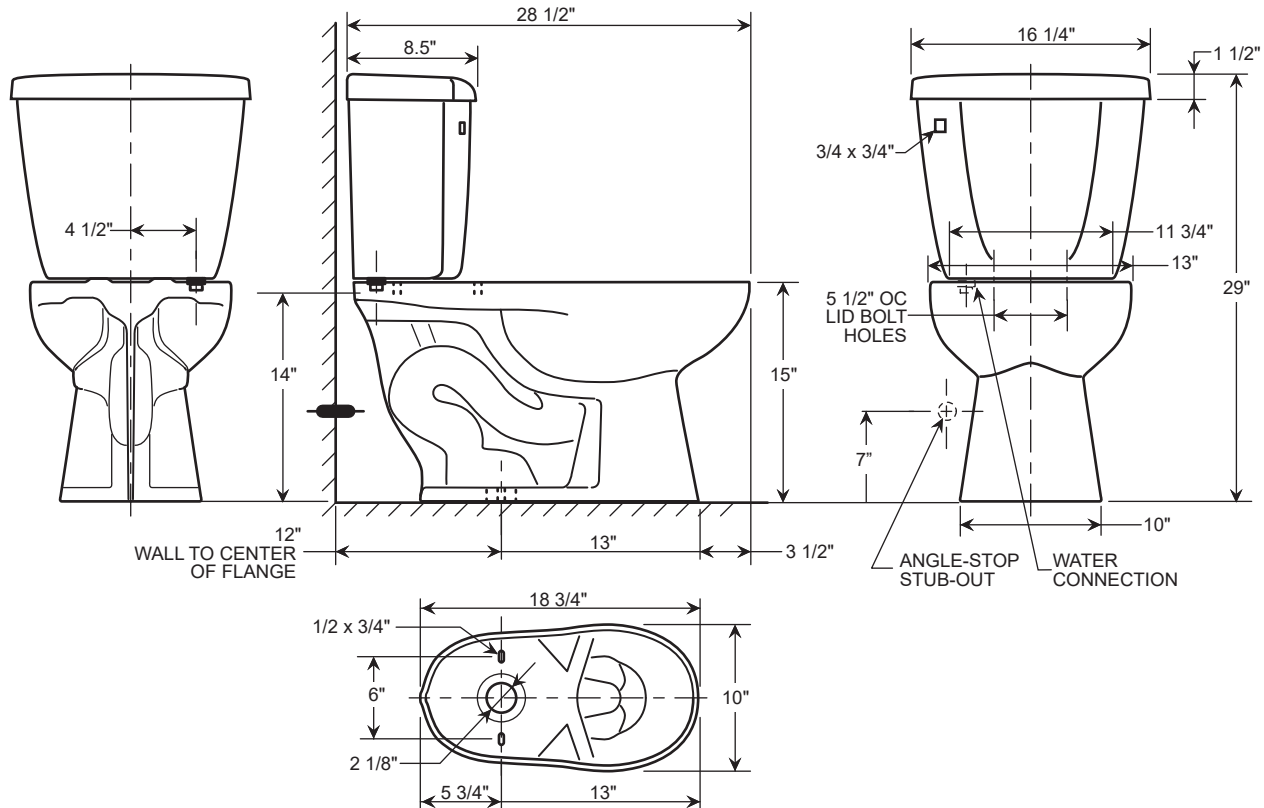

Two-Piece Toilet

T32425

TB32425 Bowl + TK32420 Tank

Two-Piece Toilet T32425

Features

- 1.0 GPF High Efficiency Toilet
- Elongated
- 12" Rough-in
- MaP Flush Score \geq 1,000 grams
- IAPMO/UPC Approved
- EPA WaterSense Certified
- TB32425 Bowl + TK32420 Tank

* Toilet Seat and Wax Ring Not Included

- Spec sheets contain rough-in measurements which may vary by 1/4" (\pm) and are subject to standard industry tolerances.
- Specs may change without prior notice, please check with your sales rep for most up to date spec sheet.