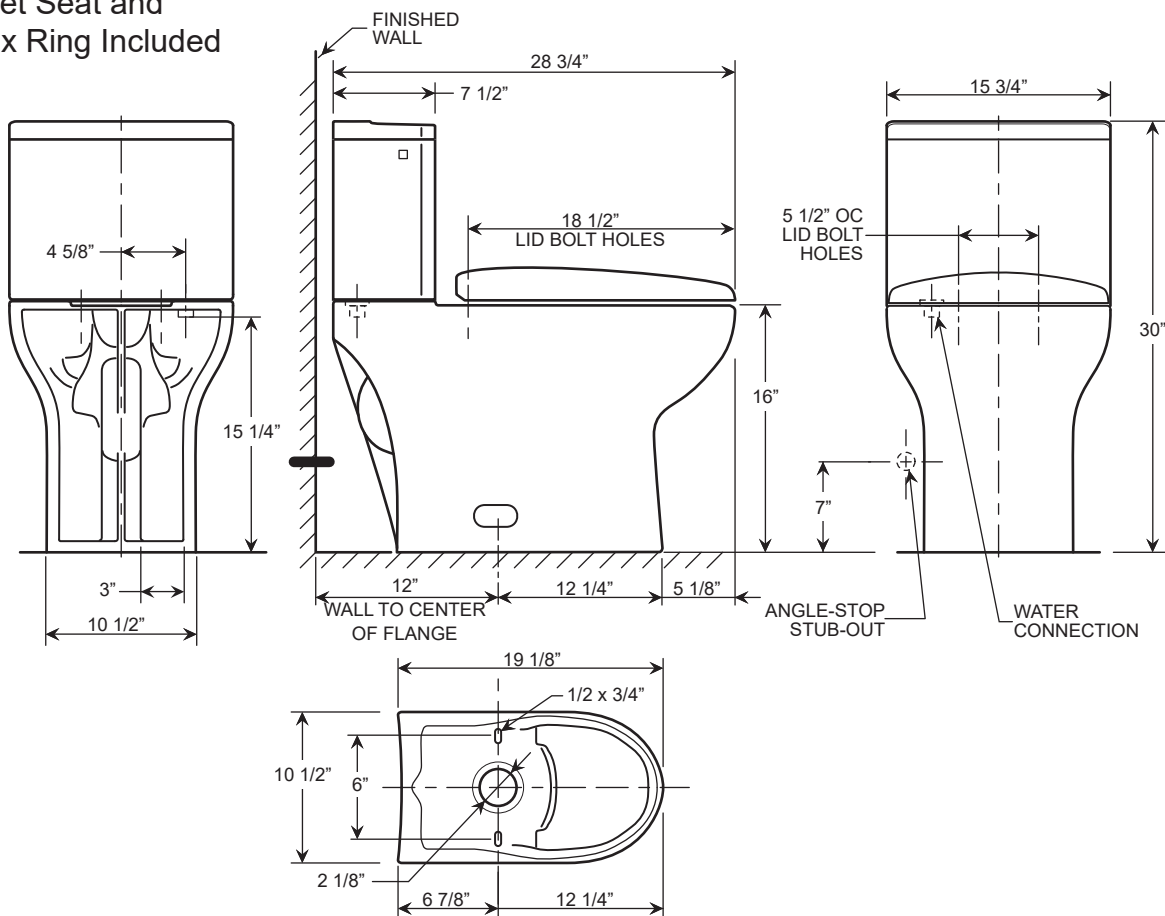

## Two-Piece Toilet

# Two-Piece Toilet A549S

## Features

- Left Side Flush 1.28 GPF
- Elongated
- 12" Rough-In
- 3" Flush Valve, Floor Mounted
- MaP Flush Score  $\geq$  800 grams
- IAPMO/cUPC Approved
- EPA WaterSense Certified
- TB32549 Bowl + TK32549 Tank

\* Toilet Seat and Wax Ring Included

**BOTTOM VIEW OF BOWL**

- Spec sheets contain rough-in measurements which may vary by 1/4" ( $\pm$ ) and are subject to standard industry tolerances.
- Specs may change without prior notice, please check with your sales rep for most up to date spec sheet.