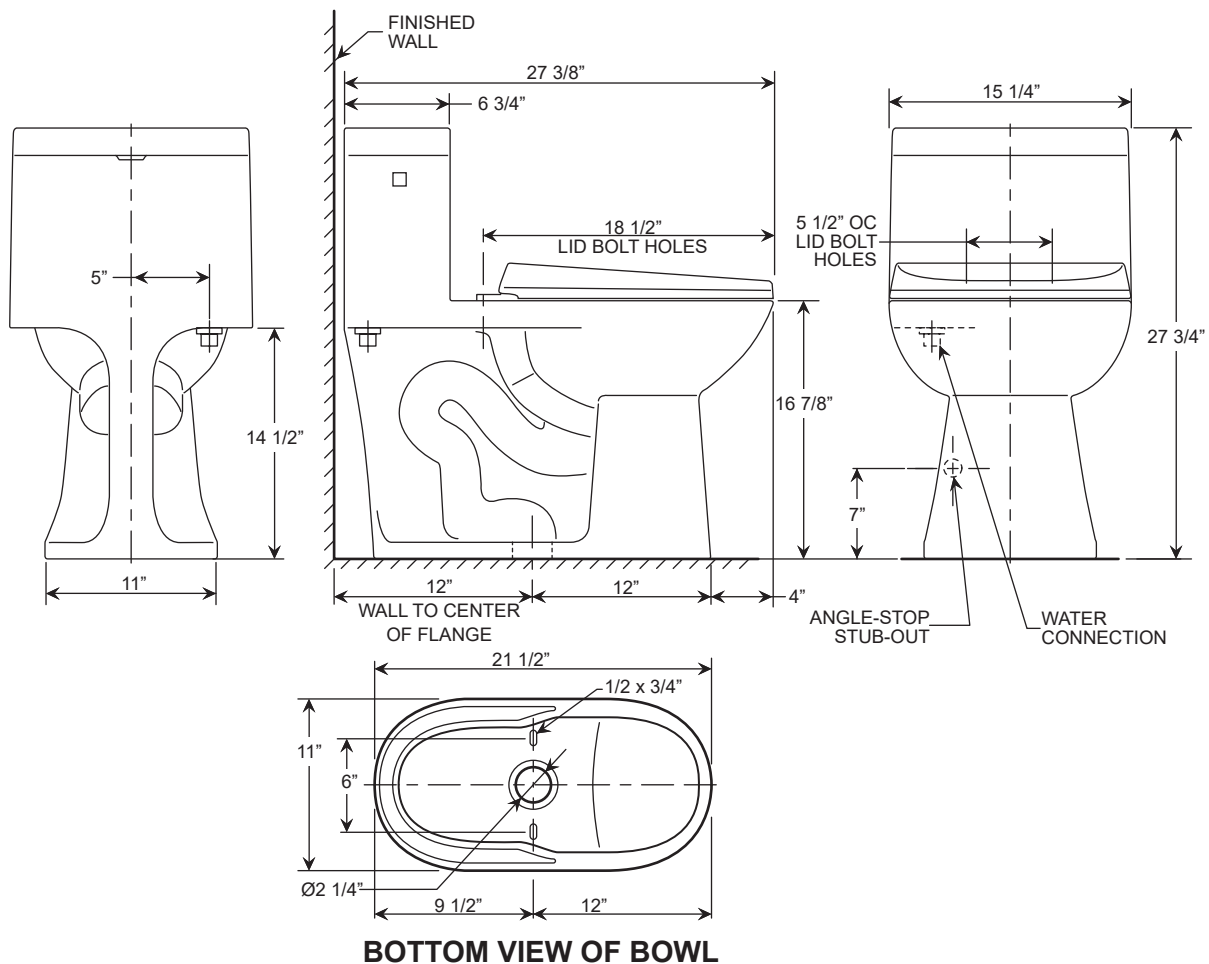

# One-Piece Toilet

### Features

- 1.28 GPF High Efficiency Toilet
- Elongated
- 12" Rough-In
- Left Hand Trip Lever Single Flush
- MaP Flush Score  $\geq$  1,000 grams
- IAPMO/cUPC Approved
- EPA WaterSense Certified
- ADA Compliant

\* Toilet Seat, Wax Ring, Flange Bolts & Bolt Caps Included

**BOTTOM VIEW OF BOWL**

- Spec sheets contain rough-in measurements which may vary by 1/4" ( $\pm$ ) and are subject to standard industry tolerances.
- Specs may change without prior notice, please check with your sales rep for most up to date spec sheet.