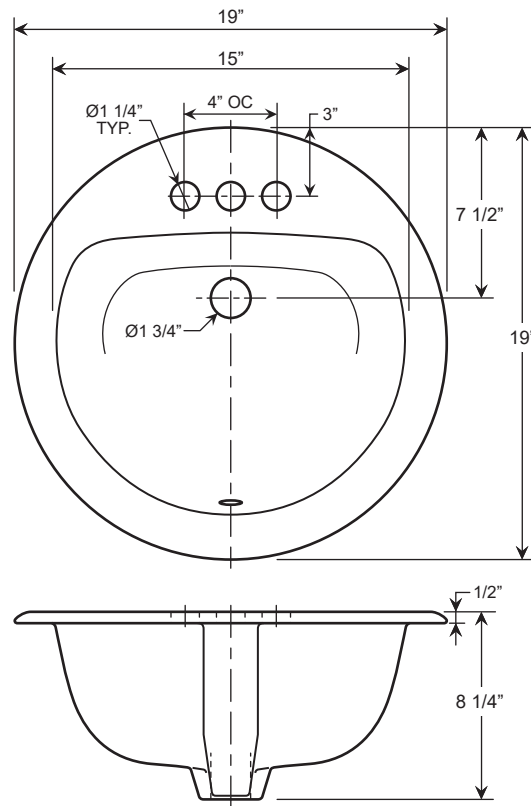

*Winfield*<sup>®</sup>

Lavatory  
**L1919**

**Features**

- Oval basin
- With overflow
- 3 faucet holes
- High gloss ceramic finish

**Installation**

Drop-in

**Material**

Vitreous china

**Measurements**

**L** 19", **W** 19", **H** 8-1/4"

**Codes / Standards**

Meets ASME A112.19.2/CSA B45.1

# Lavatory L1919

## Note

- Spec sheets contain rough-in measurements which may vary by 1/4" (±) and are subject to standard industry tolerances. They are stated in inches and are non-binding. Exact measurements, for particular or customized installation schemes, should only be taken from the finished product.
- Specs may change without prior notice, please check with your sales rep for most up to date spec sheet.