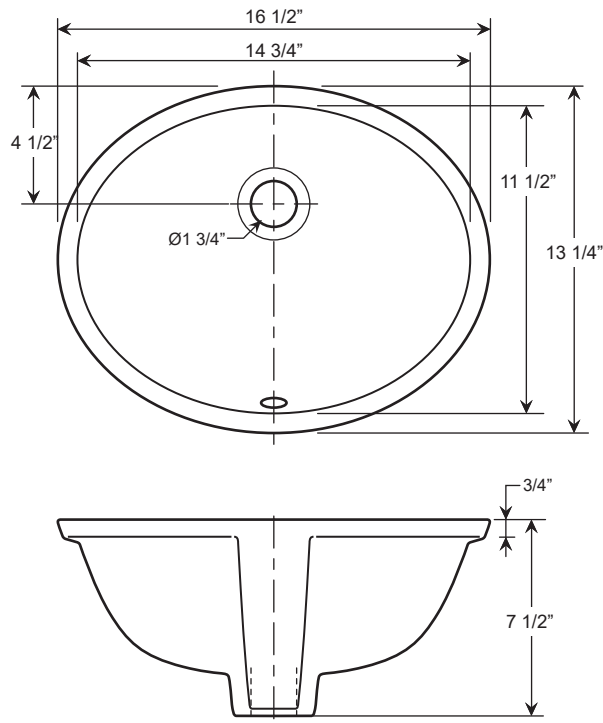

*Winfield*<sup>®</sup>

Lavatory  
**LU1613**

**Features**

- Oval basin
- With overflow
- No faucet holes
- High gloss ceramic white finish

**Installation**

Under-mount

**Material**

Vitreous china

**Measurements**

**L** 16-1/2", **W** 13-1/4", **H** 7-1/2"

**Codes / Standards**

ANSI/ASME A112.19.2M-1988

Lavatory  
LU1613

**Note**

- Spec sheets contain rough-in measurements which may vary by 1/4" (±) and are subject to standard industry tolerances. They are stated in inches and are non-binding. Exact measurements, for particular or customized installation schemes, should only be taken from the finished product.
- Specs may change without prior notice, please check with your sales rep for most up to date spec sheet.