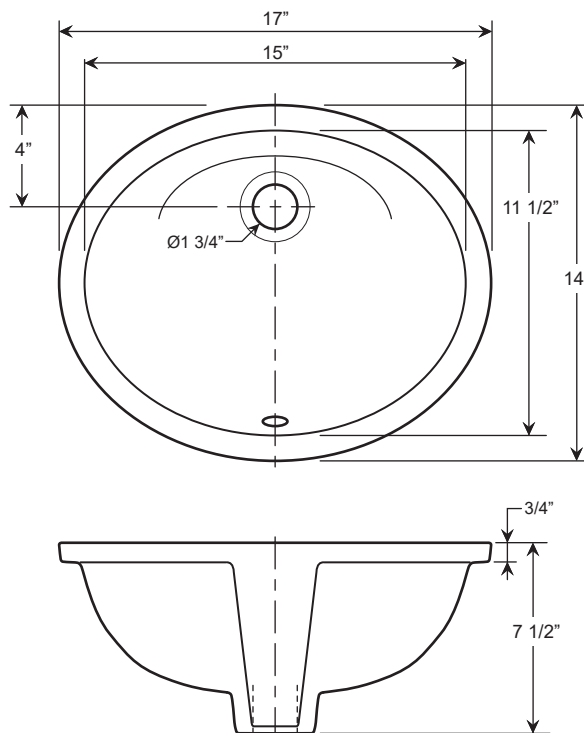

Lavatory
LU1714

Features

- Oval basin
- With overflow
- No faucet holes
- High gloss ceramic white finish
- ADA-compliant when installed properly

Installation

Under-mount

Material

Vitreous china

Measurements

L 17", **W** 14", **H** 7-1/2"

Codes / Standards

ASME / ANSI A112.19.2M

ADA CABO /ANSI A112.19.2M

Lavatory LU1714

Note

- Spec sheets contain rough-in measurements which may vary by 1/4" (\pm) and are subject to standard industry tolerances. They are stated in inches and are non-binding. Exact measurements, for particular or customized installation schemes, should only be taken from the finished product.
- Specs may change without prior notice, please check with your sales rep for most up to date spec sheet.