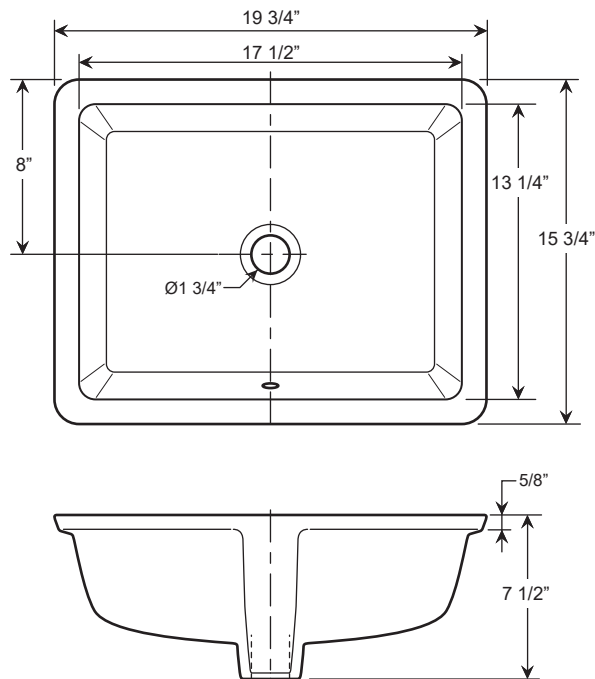

*Winfield*<sup>®</sup>

Lavatory  
**LU1915**

**Features**

- Rectangular basin
- With overflow
- No faucet holes
- High gloss ceramic white finish

**Installation**

Under-mount

**Material**

Vitreous china

**Measurements**

**L** 19-3/4", **W** 15-3/4", **H** 7-1/2"

**Codes / Standards**

ANSI/ASME A112.19.2M

Lavatory  
LU1915

**Note**

- Spec sheets contain rough-in measurements which may vary by  $\frac{1}{4}$ " ( $\pm$ ) and are subject to standard industry tolerances. They are stated in inches and are non-binding. Exact measurements, for particular or customized installation schemes, should only be taken from the finished product.
- Specs may change without prior notice, please check with your sales rep for most up to date spec sheet.