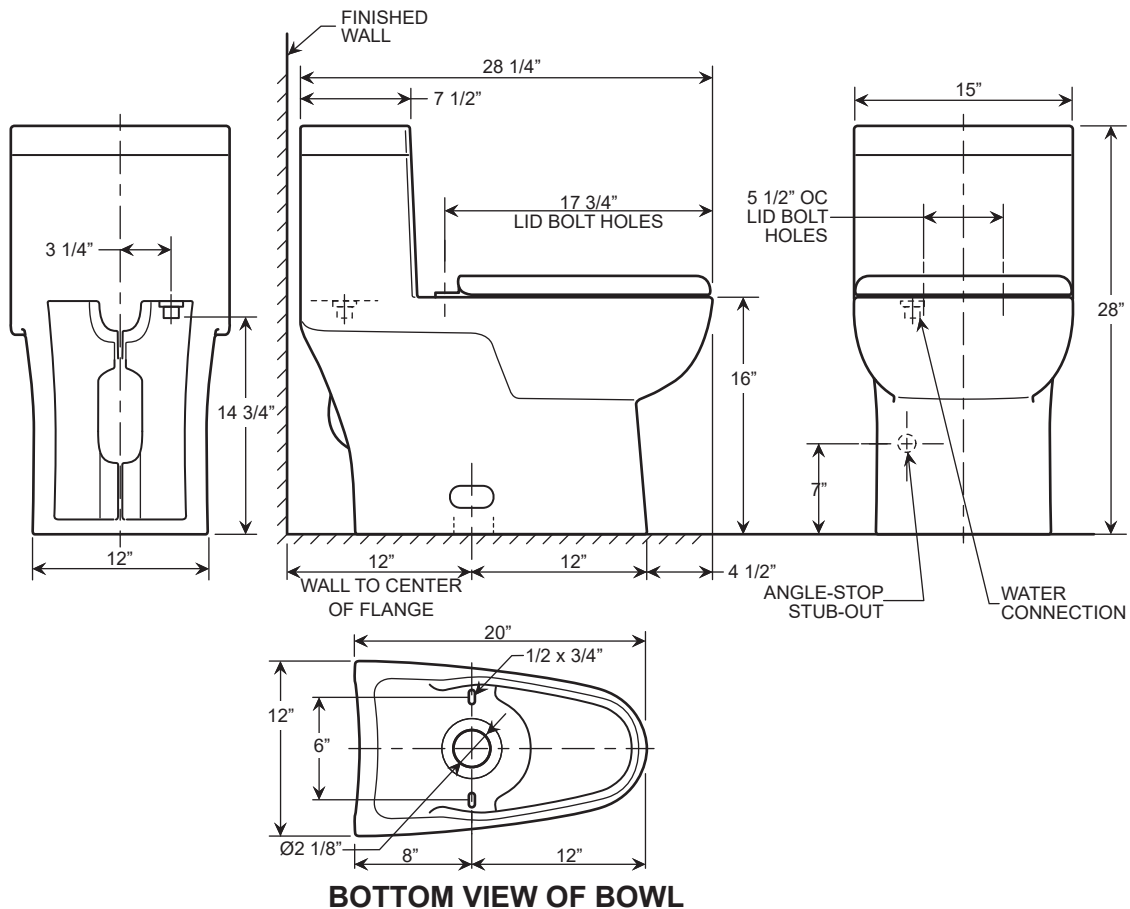

Winfield[®]

One-Piece Toilet
T21058D

One-Piece Toilet T21058D

Winfield[®]

Features

- One-piece toilet
- Elongated
- Includes seat and cover
- CUPC listed
- 2" flush valve
- 2-1/8" fully glazed trapway
- 12" rough-in
- Top dual flush(1.0/1.6 gpf)

- Spec sheets contain rough-in measurements which may vary by 1/4" (±) and are subject to standard industry tolerances.
- Specs may change without prior notice, please check with your sales rep for most up to date spec sheet.