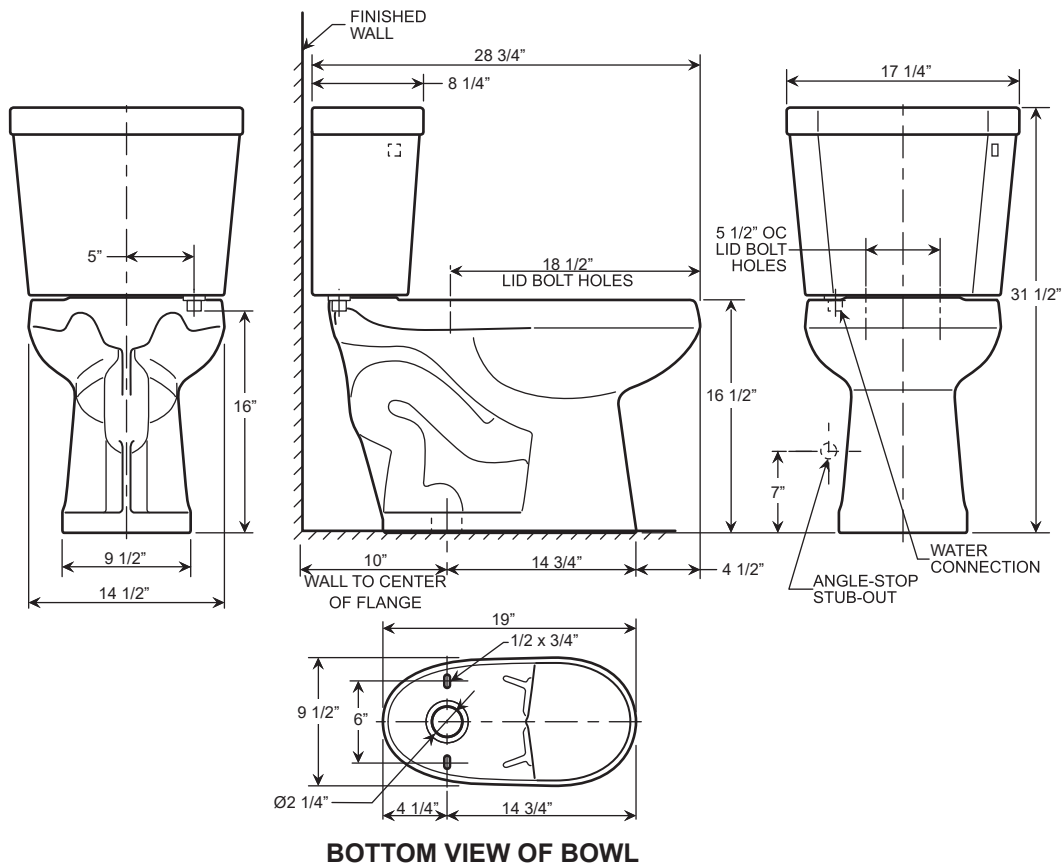

Two-Piece Toilet

T3511R-10

TB3511-10 Bowl + TK3512R Tank

Two-Piece Toilet T3511R-10

Features

- 1.28 GPF High Efficiency Toilet
- ADA Elongated
- 10" Rough-In
- 3" Flush Valve, Floor Mounted
- Right Hand Flush
- MaP Flush Score \geq 1,000 grams
- IAPMO/UPC Approved
- EPA WaterSense Certified
- TB3511-10 Bowl + TK3512R Tank

* Toilet Seat and Wax Ring Not Included

- Spec sheets contain rough-in measurements which may vary by 1/4" (\pm) and are subject to standard industry tolerances.
- Specs may change without prior notice, please check with your sales rep for most up to date spec sheet.