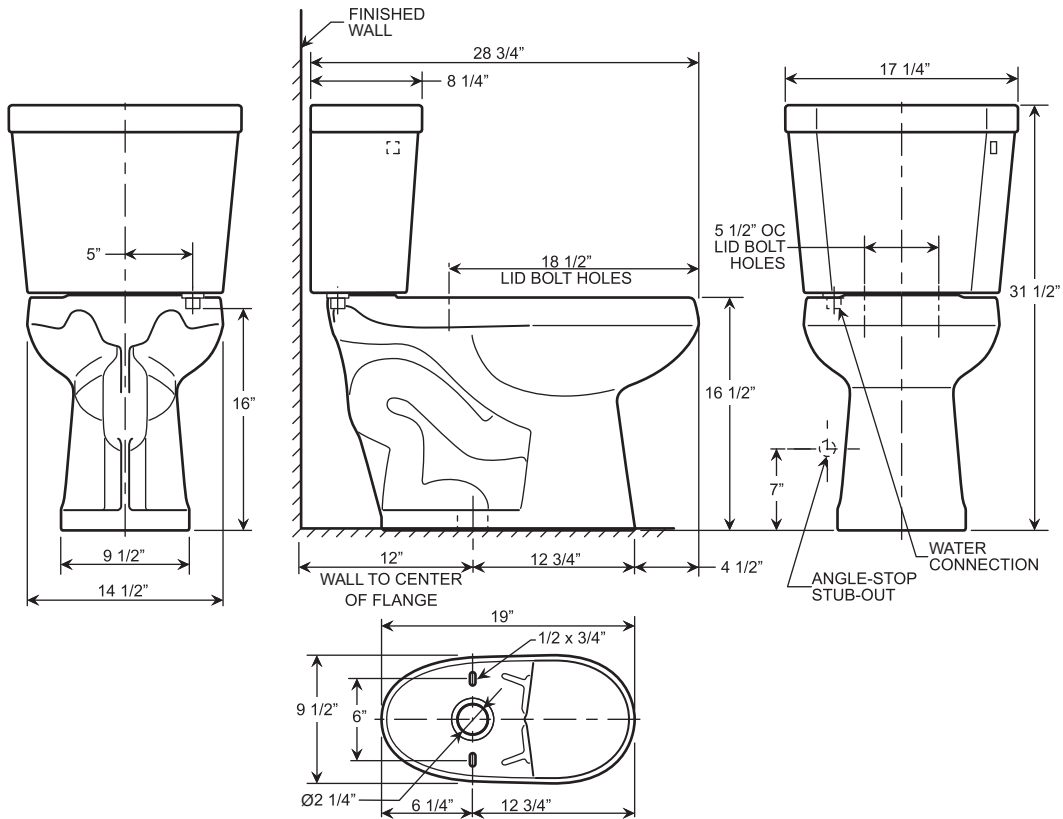

Two-Piece Toilet

T3511R

TB3511 Bowl + TK3512R Tank

Two-Piece Toilet T3511R

Features

- 1.28 GPF High Efficiency Toilet
- ADA Elongated
- 12" Rough-In, 2-1/8" Trapway
- 3" Flush Valve, Floor Mounted
- Water Surface Dimension 8.07"x6.1"
- Right Hand Flush
- Exceeds ASME (A112.19.2/CSA B45.1)
- MaP Flush Score >= 1,000 grams
- IAPMO/UPC Approved
- EPA WaterSense Certified
- TB3511 Bowl + TK3512R Tank

* Toilet Seat and Wax Ring Not Included

BOTTOM VIEW OF BOWL

- Spec sheets contain rough-in measurements which may vary by 1/4" (±) and are subject to standard industry tolerances.
- Specs may change without prior notice, please check with your sales rep for most up to date spec sheet.