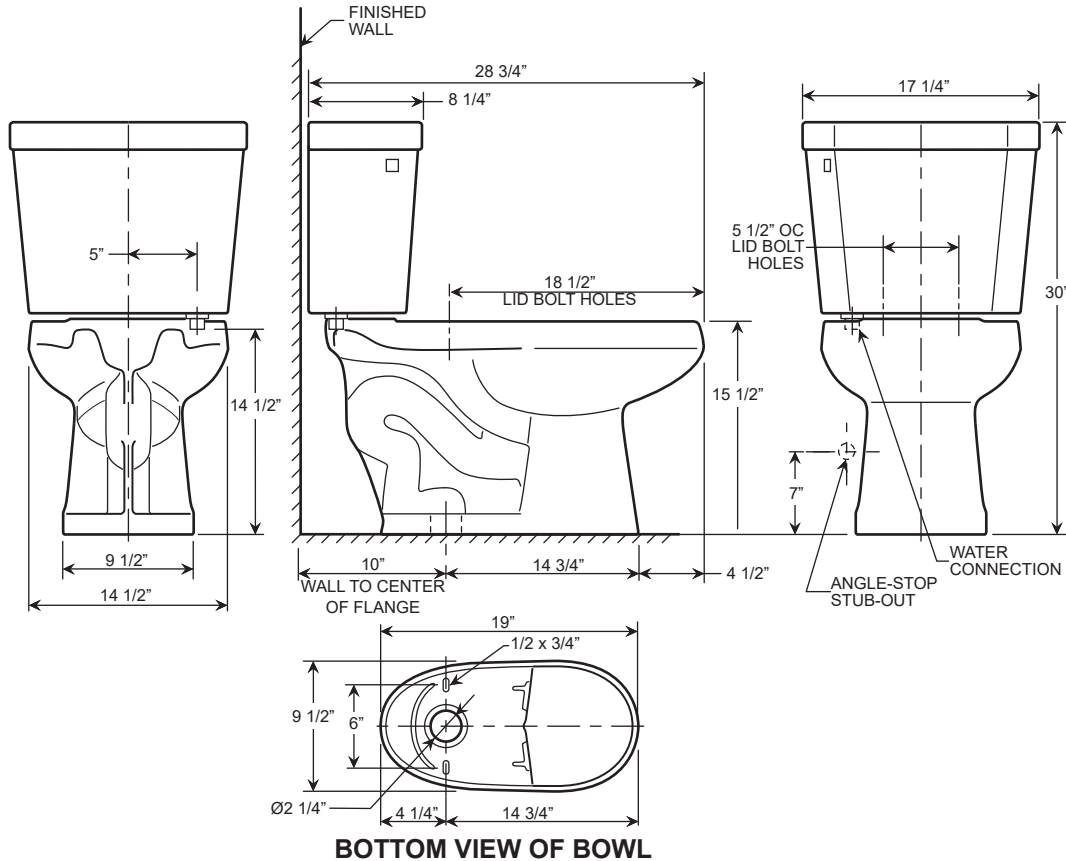

Two-Piece Elongated
Dual Flush Toilet
T3512D-10
TB3512-10 Bowl + TK3512D Tank

Two-Piece Elongated Dual Flush Toilet T3512D-10

Winfield[®]
Simple Elegance

Features

- 1.0/1.6 GPF Dual Flush
- Elongated
- 10" Rough-In
- 3" Flush Valve, Floor Mounted
- Right Hand Trip Lever Available
- MaP Flush Score \geq 1,000 grams
- IAPMO/UPC Approved
- TB3512-10 Bowl + TK3512D Tank

* Toilet Seat and Wax Ring Not Included

- Spec sheets contain rough-in measurements which may vary by 1/4" (\pm) and are subject to standard industry tolerances.
- Specs may change without prior notice, please check with your sales rep for most up to date spec sheet.