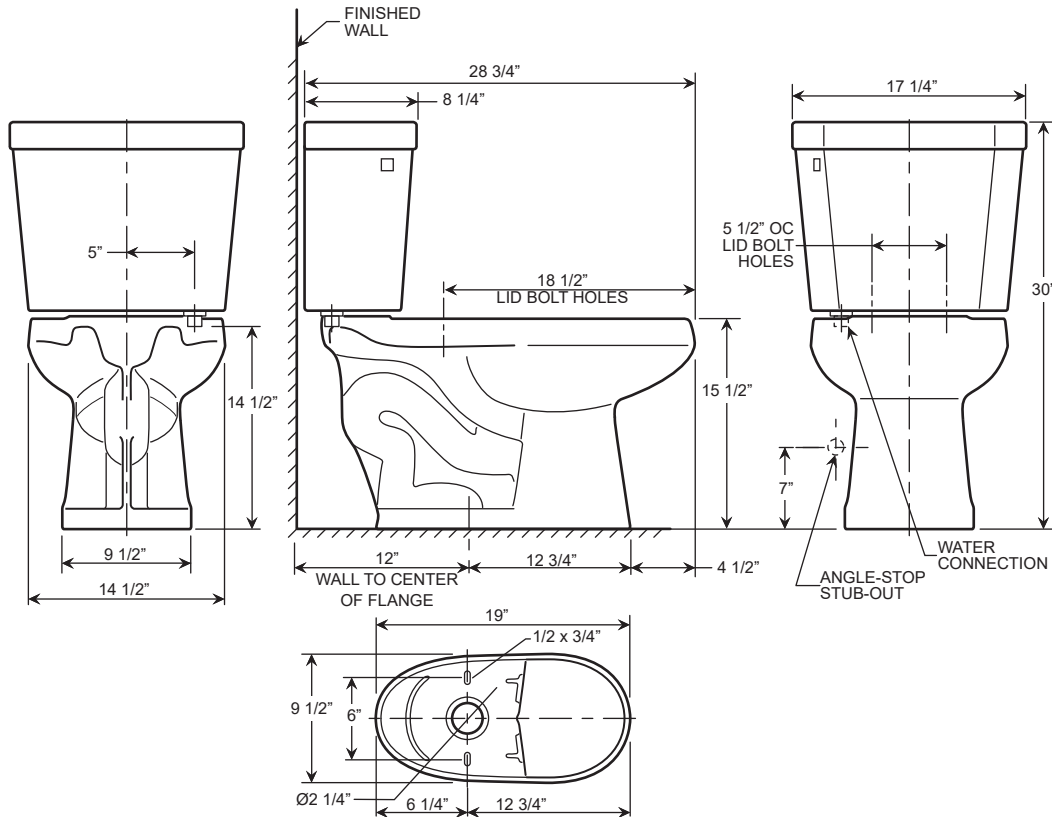

Two-Piece Elongated
Dual Flush Toilet
T3512D
TB3512 Bowl + TK3512D Tank

Two-Piece Elongated Dual Flush Toilet T3512D

Features

- 1.0/1.6 GPF Dual Flush
- Elongated
- 12" Rough-In
- 3" Flush Valve, Floor Mounted
- Right Hand Trip Lever Available
- MaP Flush Score \geq 1,000 grams
- IAPMO/UPC Approved
- TB3512 Bowl + TK3512D Tank

* Toilet Seat and Wax Ring Not Included

BOTTOM VIEW OF BOWL

- Spec sheets contain rough-in measurements which may vary by 1/4" (\pm) and are subject to standard industry tolerances.
- Specs may change without prior notice, please check with your sales rep for most up to date spec sheet.