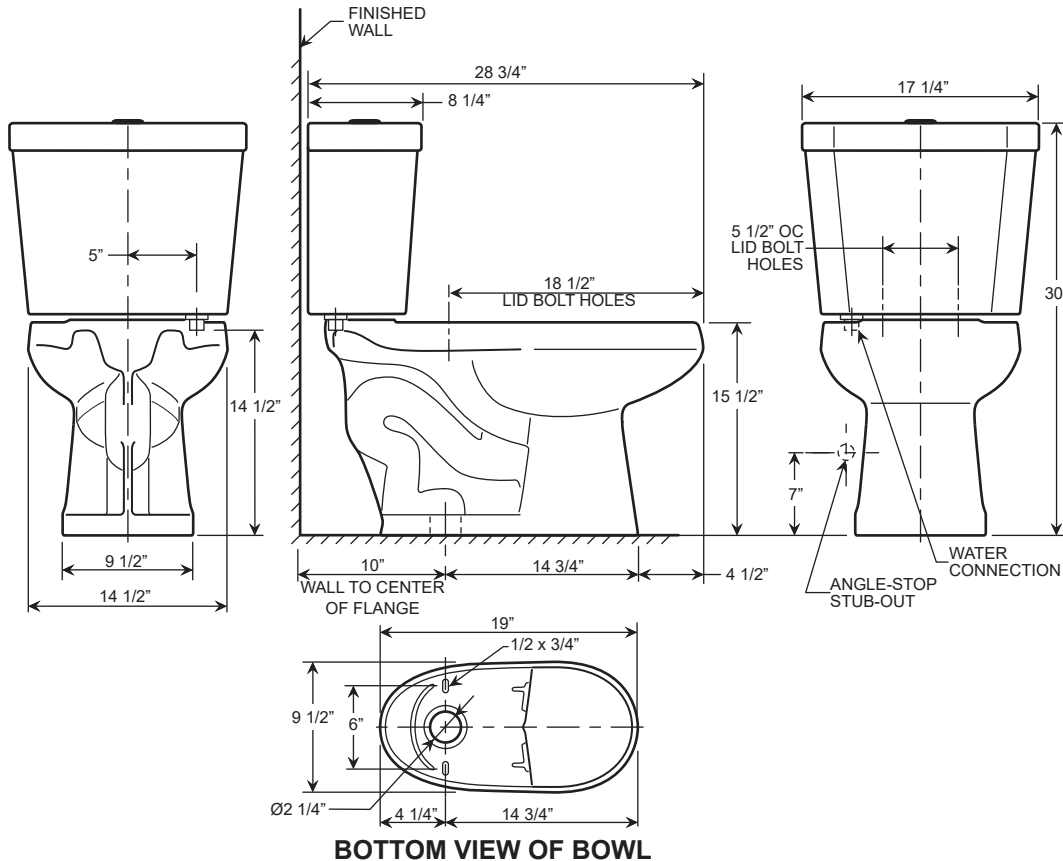

Two-Piece Toilet

T3512TD-10

TB3512-10 Bowl + TK3578D Tank

Two-Piece Toilet T3512TD-10

Winfield[®]
Simple Elegance

Features

- 1.0/1.28 GPF High Efficiency
 - Top Push Dual Flush Toilet
 - Elongated
 - 10" Rough-In
 - 3" Flush Valve, Floor Mounted
 - IAPMO/UPC Approved
 - EPA WaterSense Certified
 - TB3512-10 Bowl + TK3578D Tank
- * Toilet Seat and Wax Ring Not Included

- Spec sheets contain rough-in measurements which may vary by 1/4" (±) and are subject to standard industry tolerances.
- Specs may change without prior notice, please check with your sales rep for most up to date spec sheet.