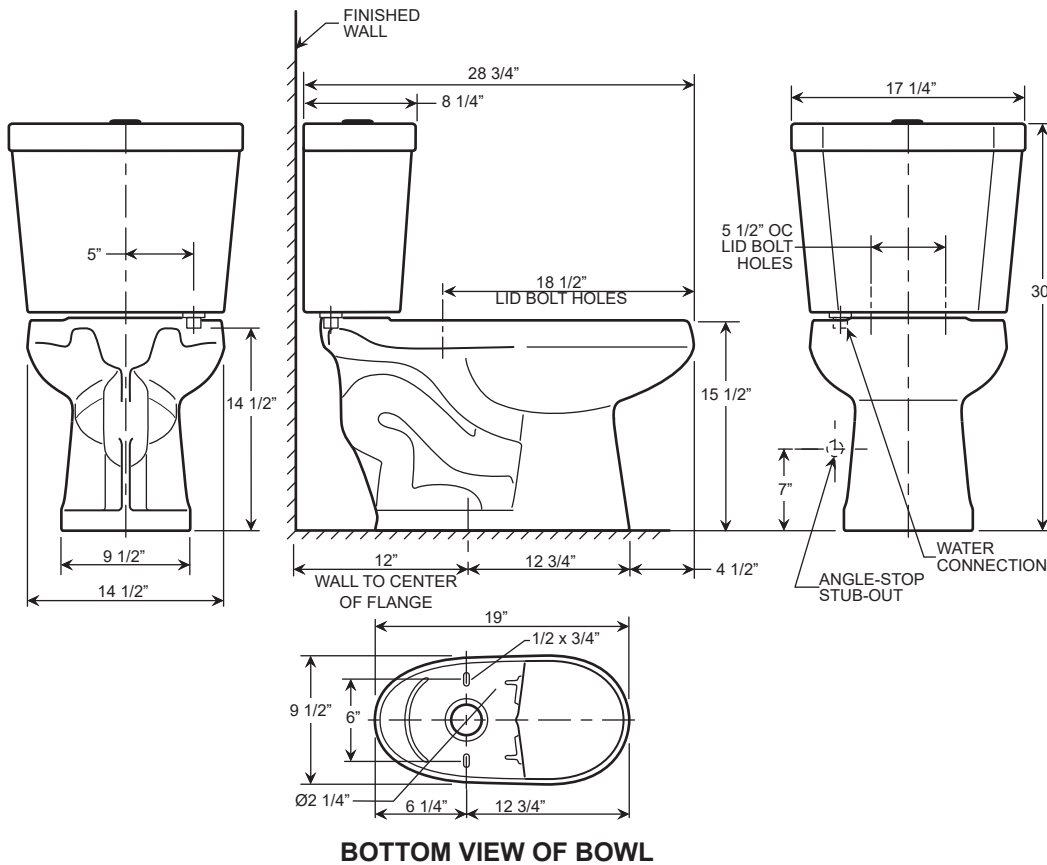

Two-Piece Toilet

T3512TD

TB3512 Bowl + TK3578D Tank

Two-Piece Toilet T3512TD

Winfield[®]
Simple Elegance

Features

- 1.0/1.28 GPF High Efficiency Top Push Dual Flush Toilet
- Elongated
- 12" Rough-In
- 3" Flush Valve, Floor Mounted
- IAPMO/UPC Approved
- EPA WaterSense Certified
- TB3512 Bowl + TK3578D Tank

* Toilet Seat and Wax Ring Not Included

BOTTOM VIEW OF BOWL

- Spec sheets contain rough-in measurements which may vary by 1/4" (±) and are subject to standard industry tolerances.
- Specs may change without prior notice, please check with your sales rep for most up to date spec sheet.