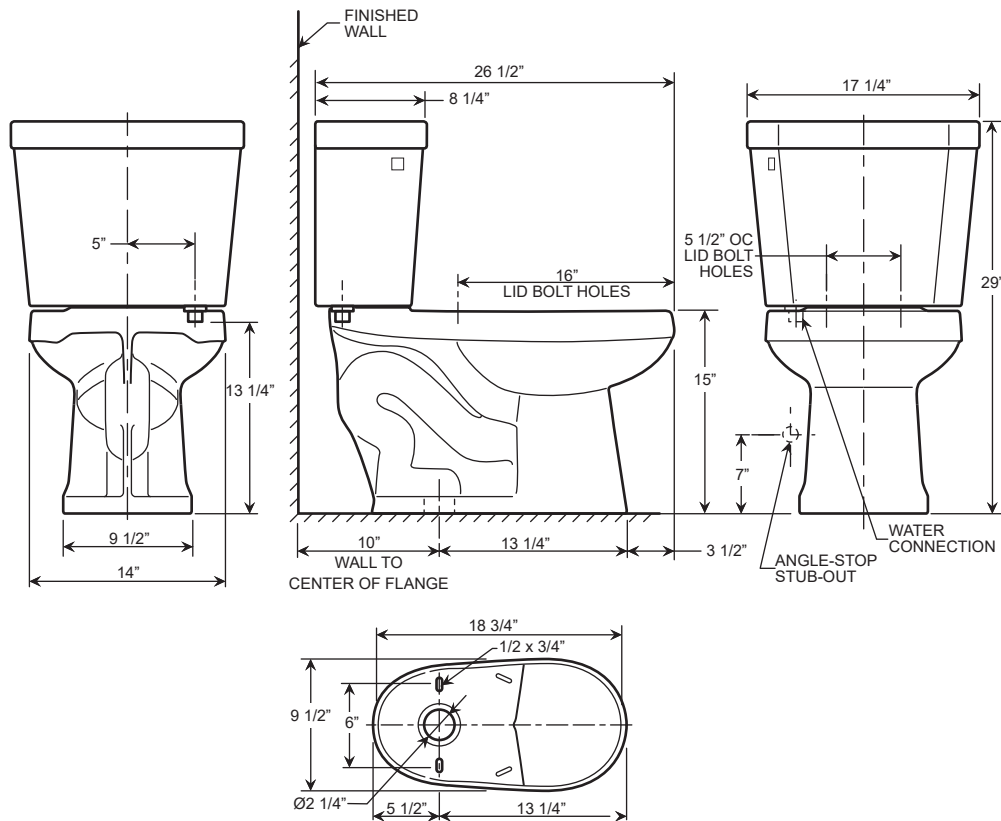

Two-Piece Round
Dual Flush Toilet

T3513D-10

TB3513-10 Bowl + TK3512D Tank

Two-Piece Round Dual Flush Toilet T3513D-10

Winfield[®]
Simple Elegance

Features

- 1.0/1.6 GPF Dual Flush
- Round Front
- 10" Rough-In
- 3" Flush Valve, Floor Mounted
- Right Hand Trip Lever Available
- MaP Flush Score \geq 1,000 grams
- TB3513-10 Bowl + TK3512D Tank

* Toilet Seat and Wax Ring Not Included

BOTTOM VIEW OF BOWL

- Spec sheets contain rough-in measurements which may vary by 1/4" (\pm) and are subject to standard industry tolerances.
- Specs may change without prior notice, please check with your sales rep for most up to date spec sheet.