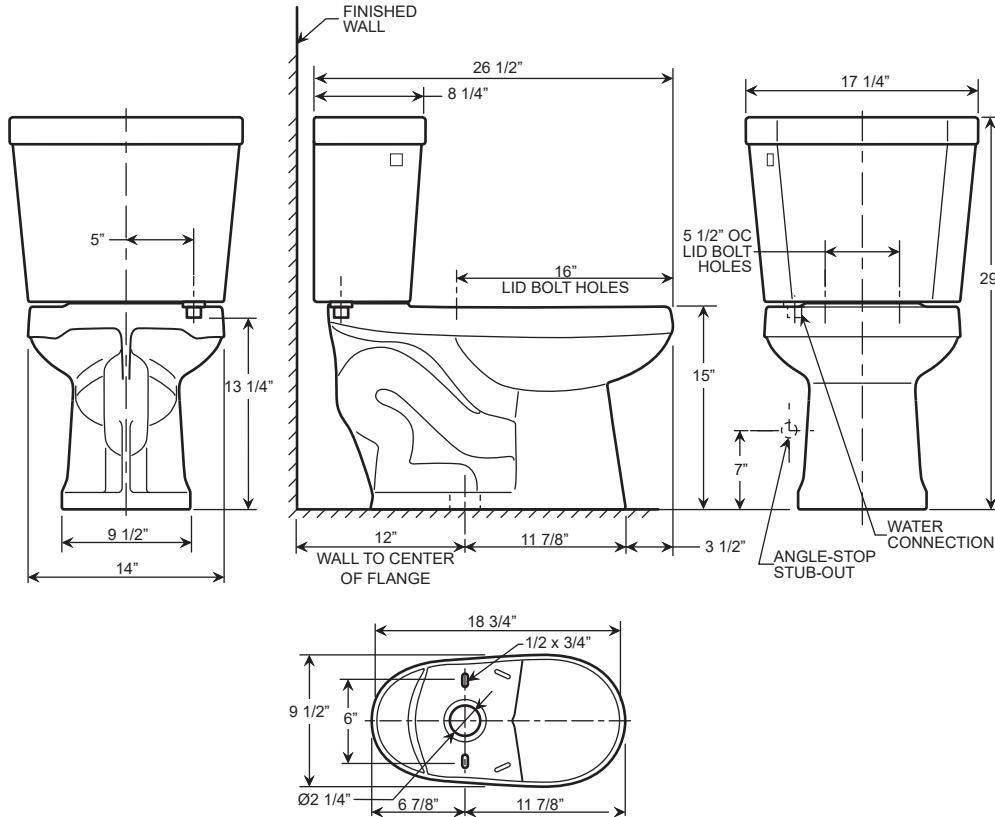

Two-Piece Round  
Dual Flush Toilet

**T3513D**

TB3513 Bowl + TK3512D Tank

# Two-Piece Round Dual Flush Toilet T3513D

*Winfield*<sup>®</sup>  
Simple Elegance

## Features

- 1.0/1.6 GPF Dual Flush
- Round Front
- 12" Rough-in
- 3" Flush Valve, Floor Mounted
- Right Hand Trip Lever Available
- MaP Flush Score  $\geq$  1,000 grams
- TB3513 Bowl + TK3512D Tank

\* Toilet Seat and Wax Ring Not Included

**BOTTOM VIEW OF BOWL**

- Spec sheets contain rough-in measurements which may vary by 1/4" ( $\pm$ ) and are subject to standard industry tolerances.
- Specs may change without prior notice, please check with your sales rep for most up to date spec sheet.