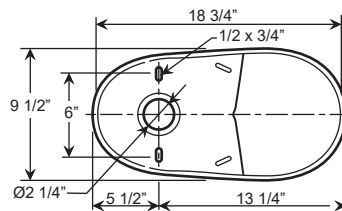

Two-Piece Toilet

T3513TD-10

TB3513-10 Bowl + TK3578D Tank

Two-Piece Toilet

T3513TD-10

Winfield[®]
Simple Elegance

Features

- 1.0/1.28 GPF High Efficiency Top Push Dual Flush Toilet
 - Round Front
 - 10" Rough-In
 - 3" Flush Valve, Floor Mounted
 - IAPMO/UPC Approved
 - EPA WaterSense Certified
 - TB3513-10 Bowl + TK3578D Tank
- * Toilet Seat and Wax Ring Not Included

BOTTOM VIEW OF BOWL

- Spec sheets contain rough-in measurements which may vary by 1/4" (±) and are subject to standard industry tolerances.
- Specs may change without prior notice, please check with your sales rep for most up to date spec sheet.