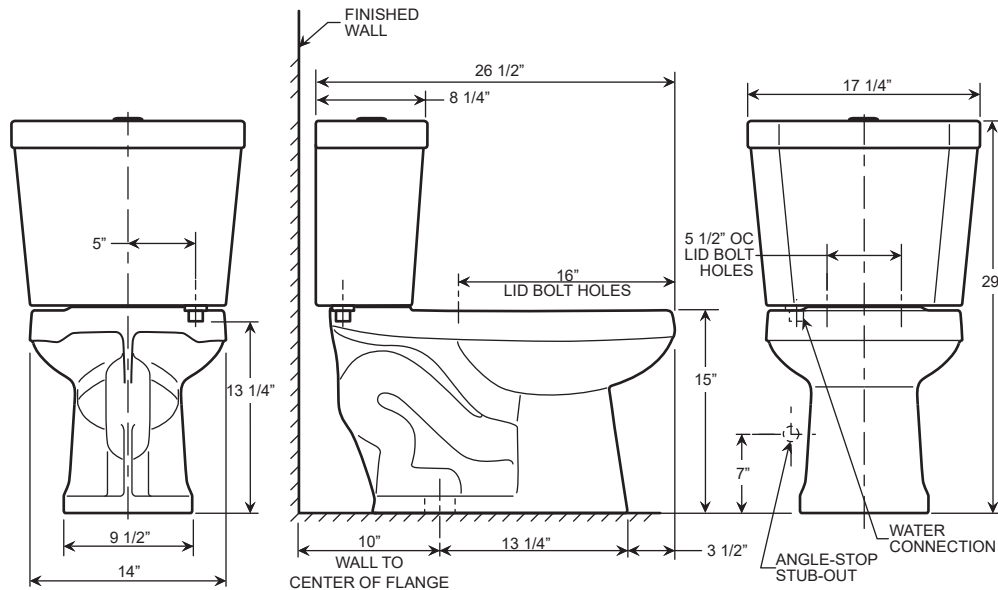

Two-Piece Toilet

T3513TD-10

TB3513-10 Bowl + TK3578D Tank

Two-Piece Toilet

T3513TD-10

Winfield[®]
Simple Elegance

Features

- 1.0/1.28 GPF High Efficiency Top Push Dual Flush Toilet
 - Round Front
 - 10" Rough-In
 - 3" Flush Valve, Floor Mounted
 - IAPMO/UPC Approved
 - EPA WaterSense Certified
 - TB3513-10 Bowl + TK3578D Tank
- * Toilet Seat and Wax Ring Not Included

BOTTOM VIEW OF BOWL

- Spec sheets contain rough-in measurements which may vary by 1/4" (±) and are subject to standard industry tolerances.
- Specs may change without prior notice, please check with your sales rep for most up to date spec sheet.