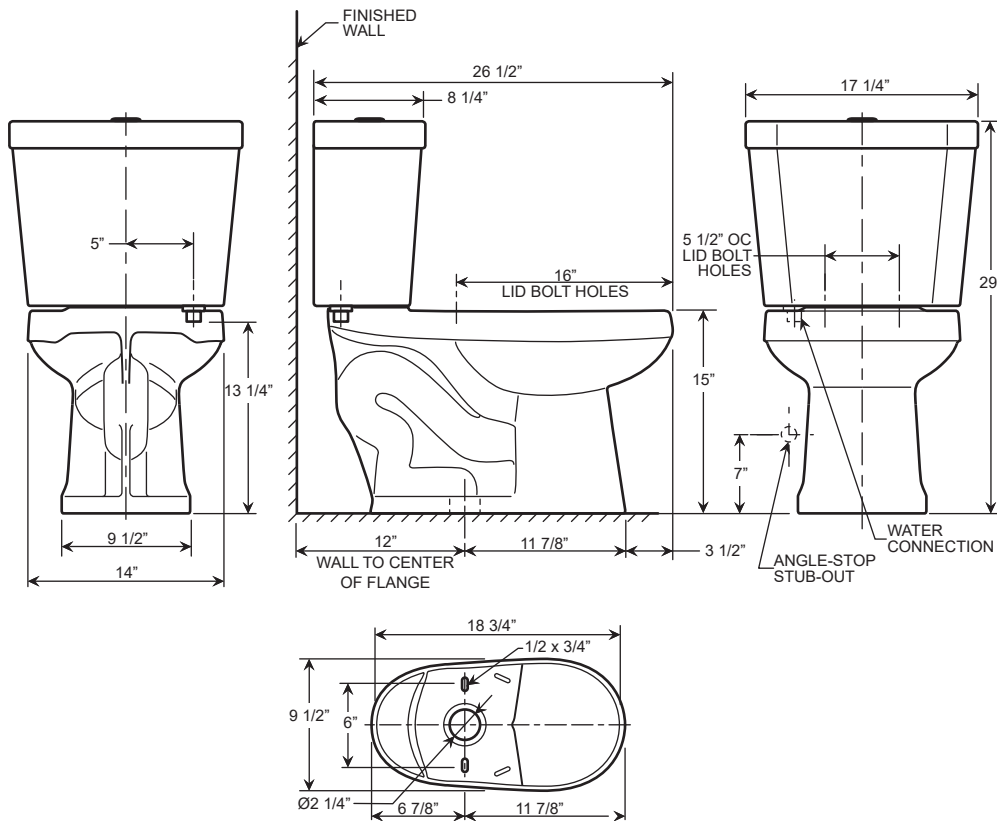

Two-Piece Toilet

**T3513TD**

TB3513 Bowl + TK3578D Tank

# Two-Piece Toilet T3513TD

*Winfield*<sup>®</sup>  
Simple Elegance

## Features

- 1.0/1.28 GPF High Efficiency Top Push Dual Flush Toilet
- Round Front
- 12" Rough-In
- 3" Flush Valve, Floor Mounted
- IAPMO/UPC Approved
- EPA WaterSense Certified
- TB3513 Bowl + TK3578D Tank

\* Toilet Seat and Wax Ring Not Included

**BOTTOM VIEW OF BOWL**

- Spec sheets contain rough-in measurements which may vary by 1/4" (±) and are subject to standard industry tolerances.
- Specs may change without prior notice, please check with your sales rep for most up to date spec sheet.