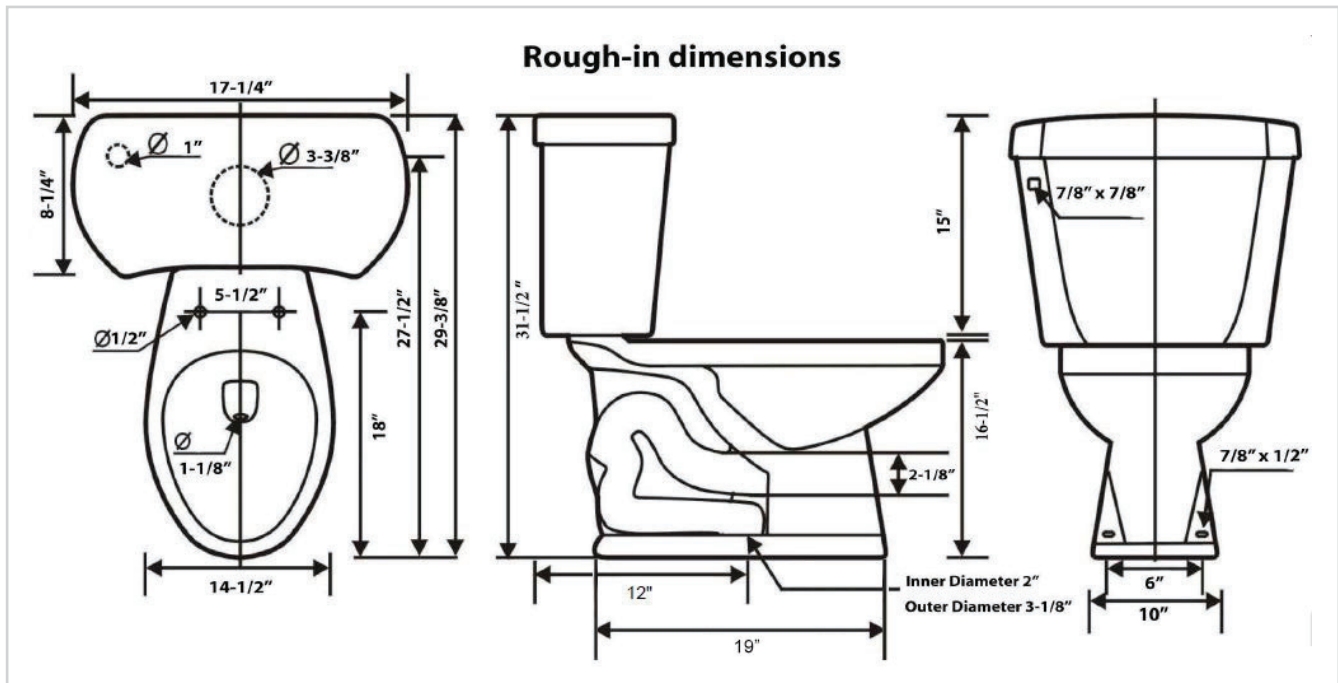

Winfield[®]
Simple Elegance

All-In-One Toilet
T3511A

All-In-One Toilet T3511A

Features

- 1.28 GPF High Efficiency Toilet
- ADA Elongated
- 12" Rough-In, 2-1/8" Trapway
- 3" Flush Valve, Floor Mounted
- Left Hand Trip Lever Single Flush
- Right Hand Trip Lever Optional
- Water Surface Dimension 8.07"x6.1"
- Exceeds ASME (A112.19.2/CSA B45.1)
- MaP Flush Score >= 1,000 grams
- IAPMO/UPC Approved
- EPA WaterSense Certified

* Slow Close Toilet Seat, Wax Ring, Flange Bolts & Bolt Caps Included

- Spec sheets contain rough-in measurements which may vary by 1/4" (±) and are subject to standard industry tolerances.
- Specs may change without prior notice, please check with your sales rep for most up to date spec sheet.