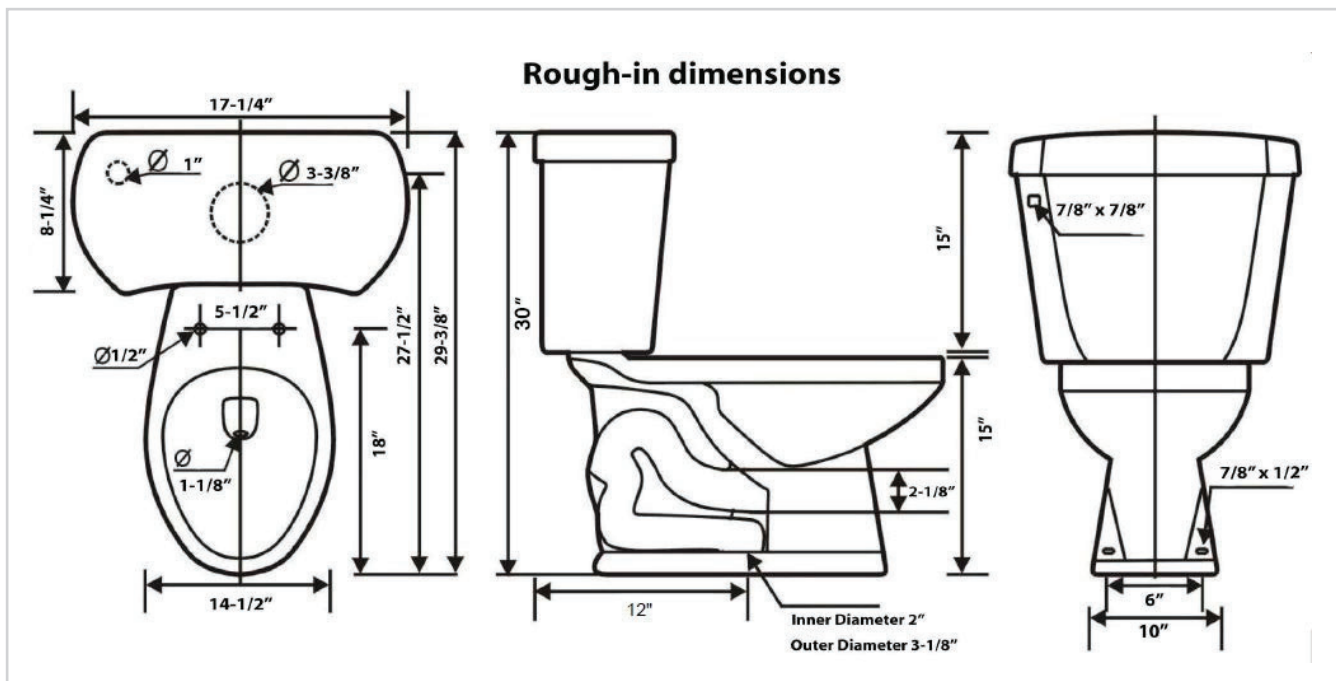

Winfield[®]
Simple Elegance

All-In-One Toilet
T3512A

All-In-One Toilet T3512A

Features

- 1.28 GPF High Efficiency Toilet
- Elongated
- 12" Rough-In
- 3" Flush Valve, Floor Mounted
- Left Hand Trip Lever Single Flush
- Right Hand Trip Lever Optional
- IAPMO/UPC Approved
- EPA WaterSense Certified

* Slow Close Toilet Seat, Wax Ring, Flange Bolts & Bolt Caps Included

- Spec sheets contain rough-in measurements which may vary by 1/4" (±) and are subject to standard industry tolerances.
- Specs may change without prior notice, please check with your sales rep for most up to date spec sheet.