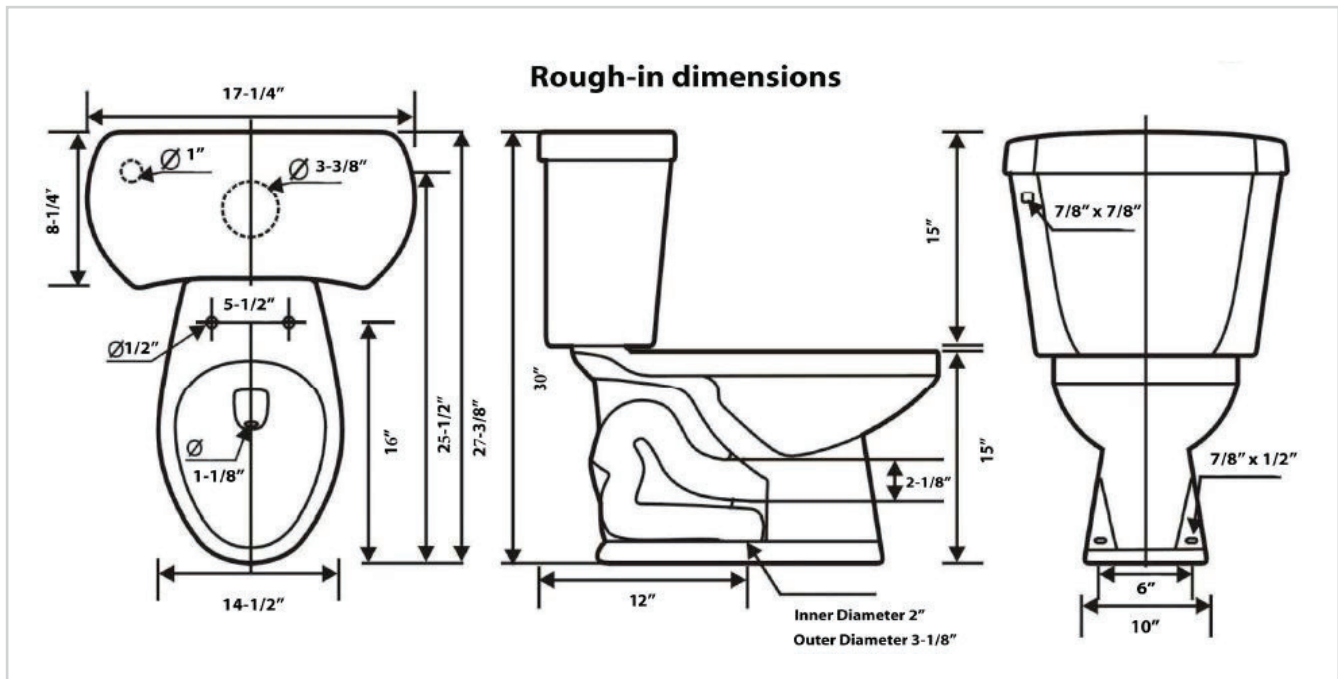

Winfield[®]
Simple Elegance

All-In-One Toilet
T3513A

All-In-One Toilet T3513A

Features

- 1.28 GPF High Efficiency Toilet
- Round Front
- 12" Rough-In
- 3" Flush Valve, Floor Mounted
- Left Hand Trip Lever Single Flush
- Right Hand Trip Lever Optional
- MaP Flush Score \geq 1,000 grams
- IAPMO/UPC Approved
- EPA WaterSense Certified

* Slow Close Toilet Seat, Wax Ring, Flange Bolts & Bolt Caps Included

- Spec sheets contain rough-in measurements which may vary by 1/4" (\pm) and are subject to standard industry tolerances.
- Specs may change without prior notice, please check with your sales rep for most up to date spec sheet.