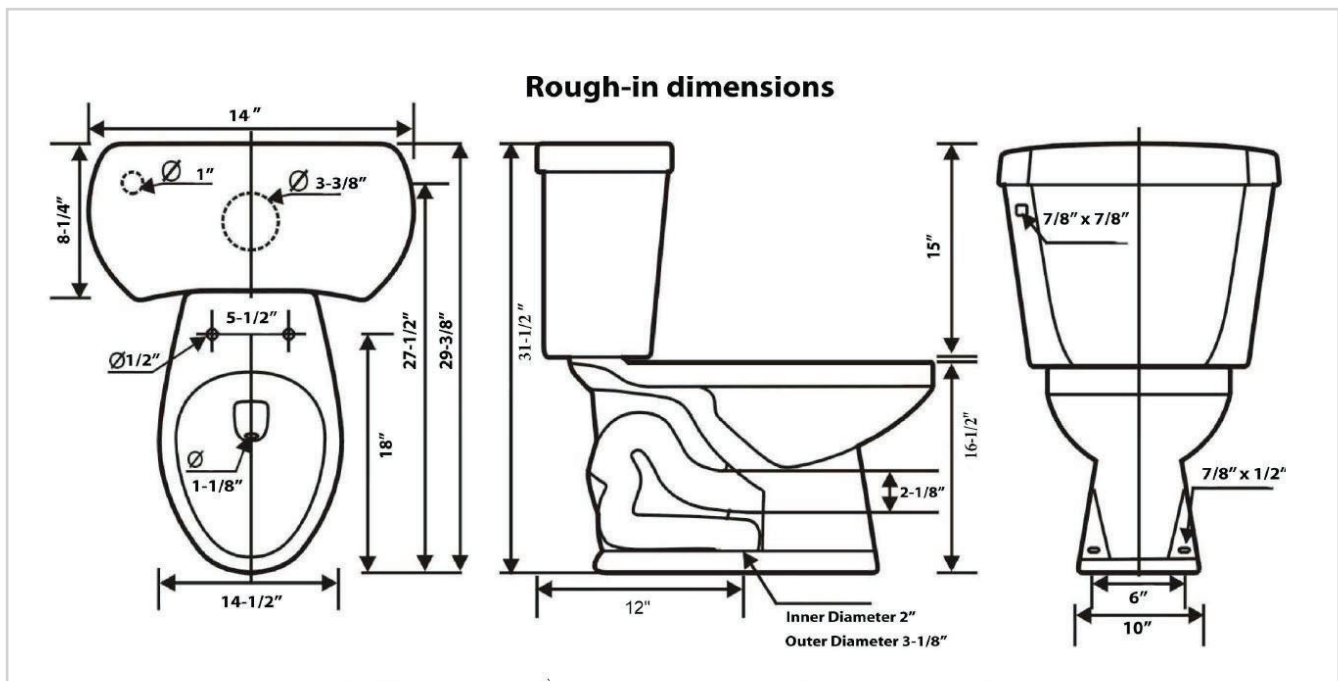

Two-Piece Toilet

**A3578**

TB3511 Bowl + TK3578D Tank

# Two-Piece Toilet

### Features

- 1.0/1.28 GPF High Efficiency Top Push Dual Flush Toilet
- ADA Elongated
- 12" Rough-In
- 3" Flush Valve, Floor Mounted
- TB3511 Bowl + TK3578D Tank

\* Toilet Seat and Wax Ring Not Included

- Spec sheets contain rough-in measurements which may vary by 1/4" (±) and are subject to standard industry tolerances.
- Specs may change without prior notice, please check with your sales rep for most up to date spec sheet.