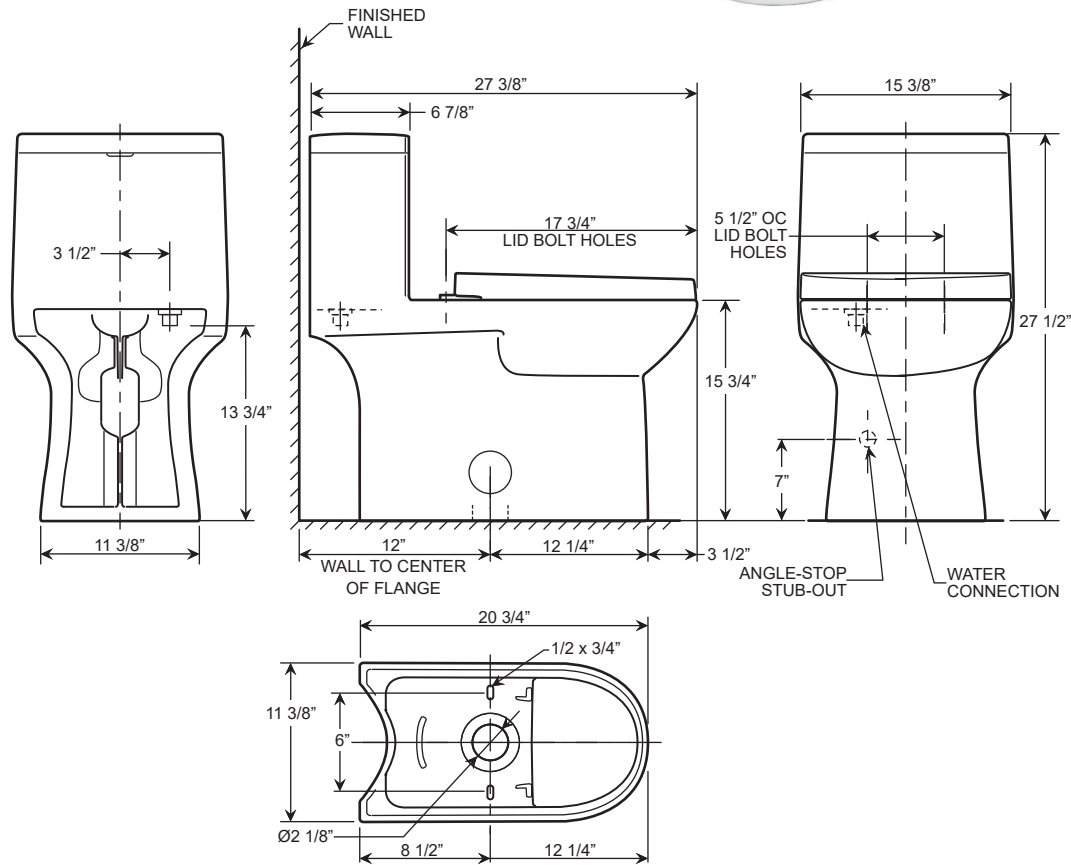

Winfield[®]
Simple Elegance

One-Piece Toilet
K0324

One-Piece Toilet K0324

Features

- 1.28 GPF High Efficiency Toilet
- Elongated
- 12" Rough-In
- 2" Flush Valve, Floor Mounted
- Top Flush Push Button
- MaP Flush Score \geq 1,000 grams

* Toilet Seat, Wax Ring, Flange Bolts & Bolt Caps Included

BOTTOM VIEW OF BOWL

- Spec sheets contain rough-in measurements which may vary by 1/4" (\pm) and are subject to standard industry tolerances.
- Specs may change without prior notice, please check with your sales rep for most up to date spec sheet.