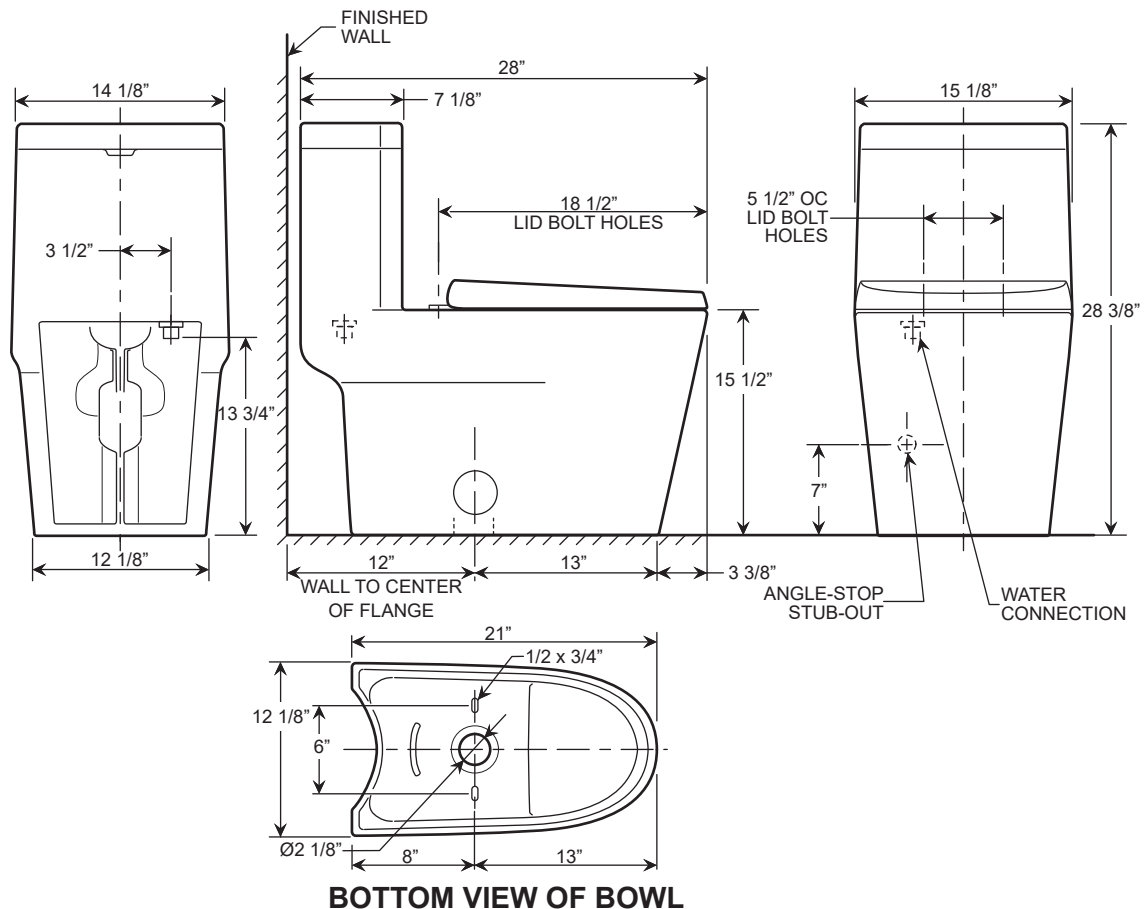

Winfield[®]
Simple Elegance

One-Piece Toilet
K0328

One-Piece Toilet

K0328

Features

- 1.28 GPF High Efficiency Toilet
- Elongated
- 12" Rough-In
- 3" Flush Valve, Floor Mounted
- Top Flush Push Button
- MaP Flush Score \geq 1,000 grams

* Toilet Seat, Wax Ring, Flange Bolts & Bolt Caps Included

- Spec sheets contain rough-in measurements which may vary by 1/4" (\pm) and are subject to standard industry tolerances.
- Specs may change without prior notice, please check with your sales rep for most up to date spec sheet.