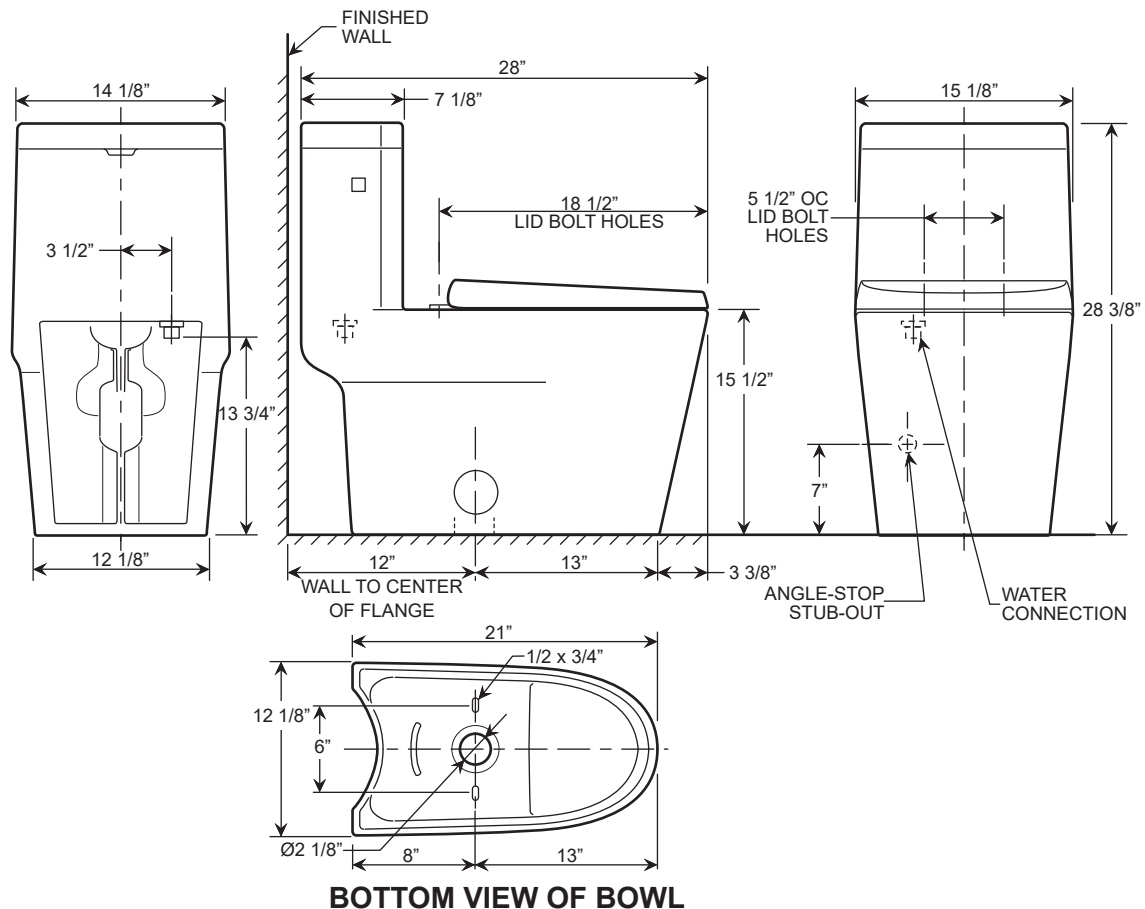

Winfield[®]
Simple Elegance

One-Piece Toilet
K0328S

One-Piece Toilet K0328S

Features

- 1.28 GPF High Efficiency Toilet
- Elongated
- 12" Rough-In
- 3" Flush Valve, Floor Mounted
- Left Hand Trip Lever Single Flush
- MaP Flush Score \geq 1,000 grams

* Toilet Seat, Wax Ring, Flange Bolts & Bolt Caps Included

- Spec sheets contain rough-in measurements which may vary by 1/4" (\pm) and are subject to standard industry tolerances.
- Specs may change without prior notice, please check with your sales rep for most up to date spec sheet.