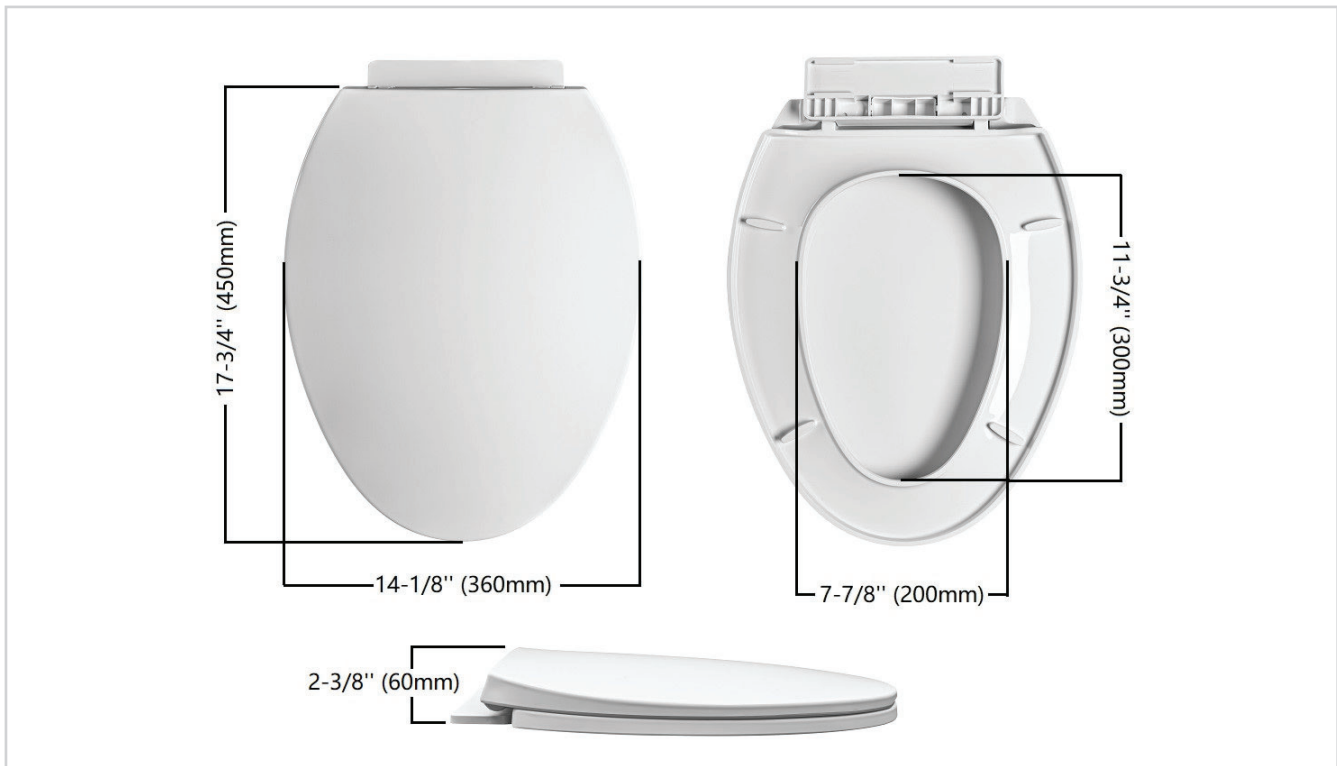

*Winfield*<sup>®</sup>  
*Simple Elegance*

Toilet Seat  
**TSE395SL / TSE395**

# Toilet Seat **TSE395SL / TSE395**

## Features

- Elongated Plastic Toilet Seat
- Slow Close / Quick Close
- High-Grade Strong Plastic Build
- Fast and Secure Hassle-Free Installation
- Ergonomic Design

- Spec sheets contain rough-in measurements which may vary by 1/4" (±) and are subject to standard industry tolerances.
- Specs may change without prior notice, please check with your sales rep for most up to date spec sheet.