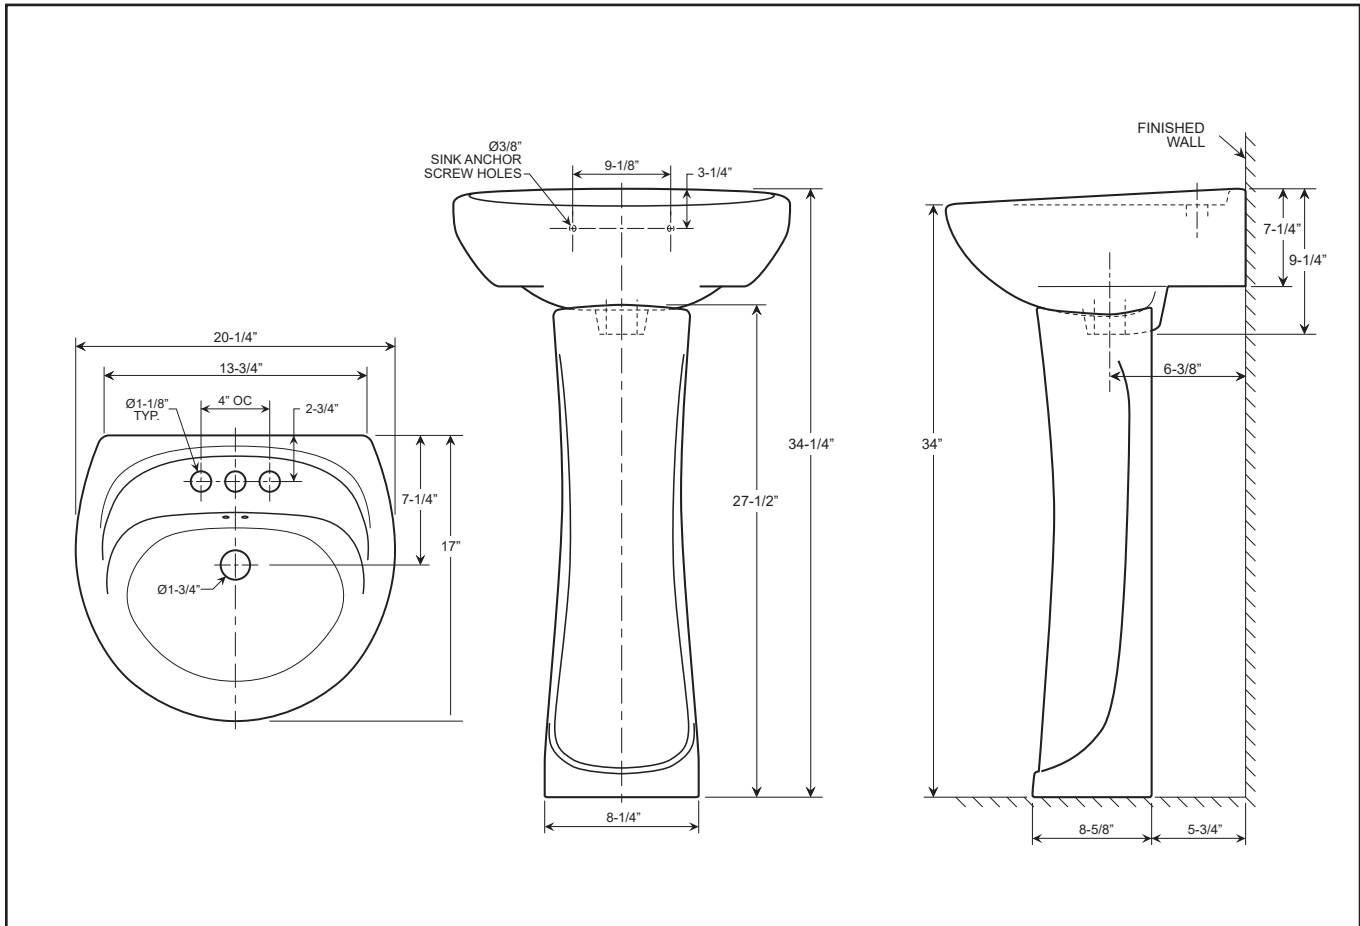

Winfield[®]

**Pedestal Lavatory
DE504 / DE501S**

Features

- Oval Pedestal Basin
- 3 Faucet Holes with Overflow
- 4" Faucet Hole Spacing
- High Gloss Ceramic White Finish

Installation

Pedestal

Material

Vitreous china

Measurements

L 20-3/4", W 17-1/2", H 34"

Codes / Standards

Meets ANSI/ASME A112.19.2M-1990

Pedestal Lavatory DE504 / DE501S

Note

- Spec sheets contain rough-in measurements which may vary by 1/4" (±) and are subject to standard industry tolerances. They are stated in inches and are non-binding. Exact measurements, for particular or customized installation schemes, should only be taken from the finished product.