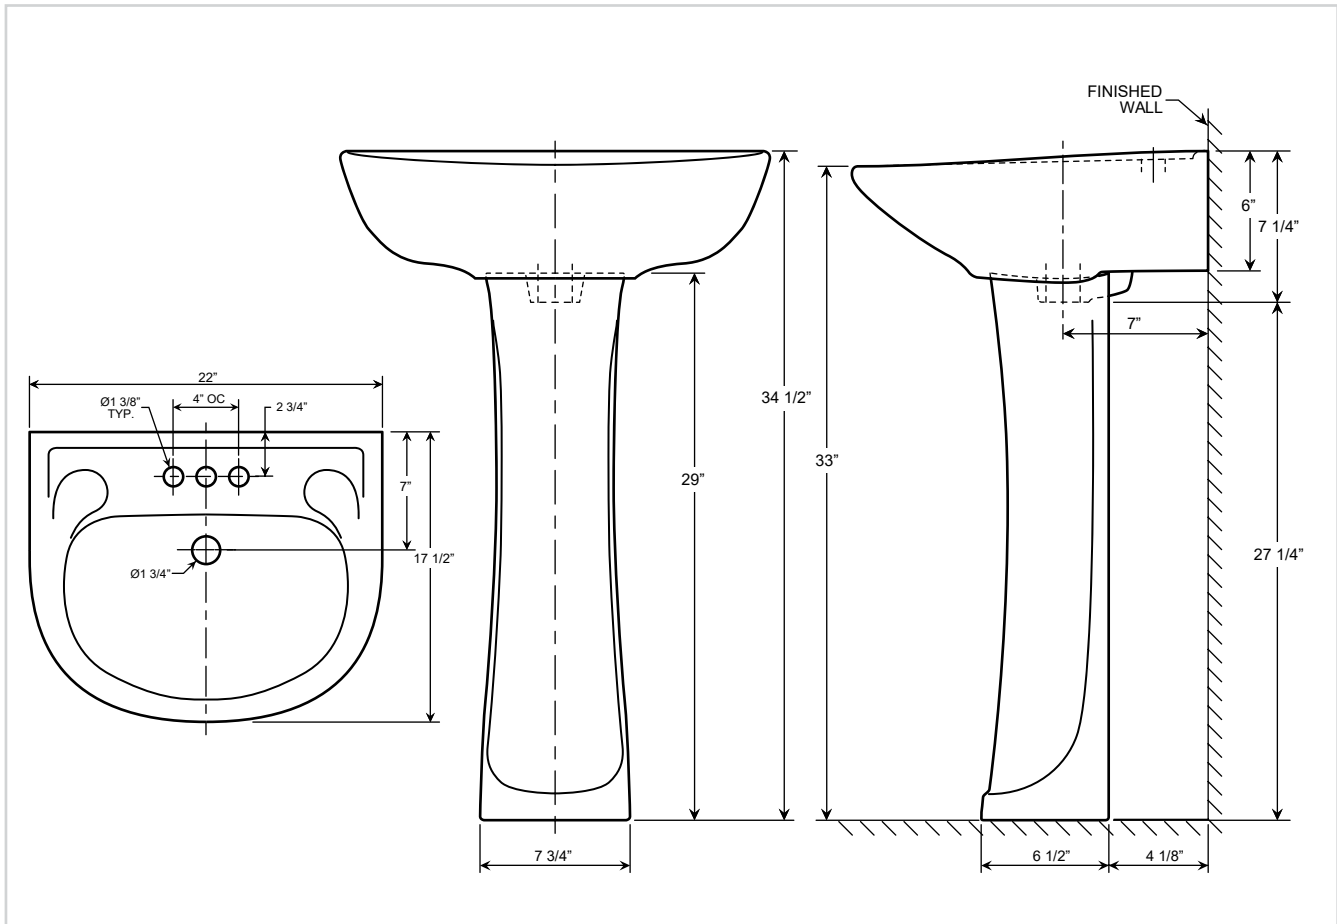

### **Measurements**

L 22", W 17-1/2", H 34-1/2"

## Note

- Spec sheets contain rough-in measurements which may vary by 1/4" ( $\pm$ ) and are subject to standard industry tolerances. They are stated in inches and are non-binding. Exact measurements, for particular or customized installation schemes, should only be taken from the finished product.
- Specs may change without prior notice, please check with your sales rep for most up to date spec sheet.