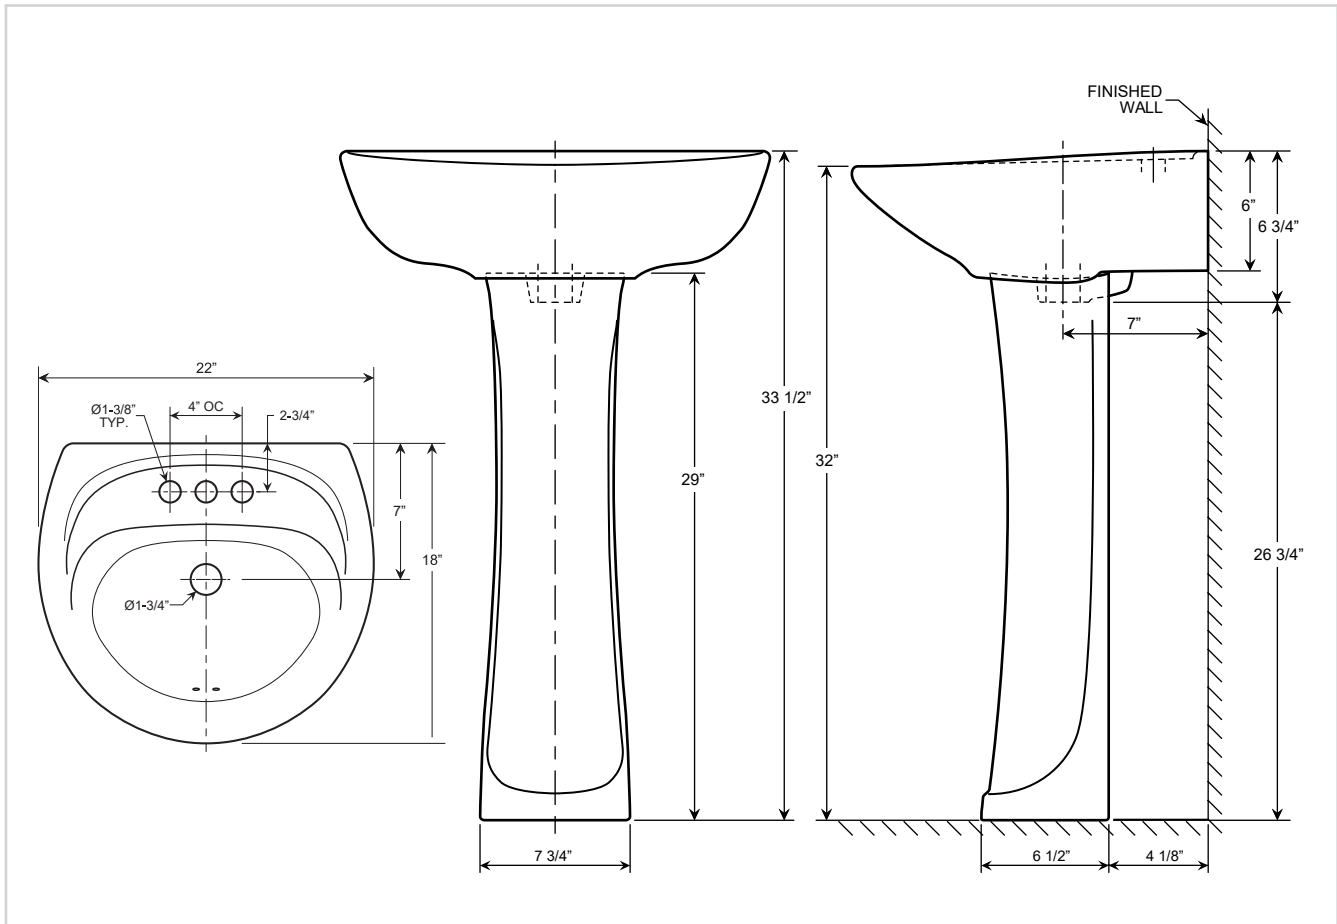

Pedestal Lavatory **LP2218-2**

Features

- Luxury Looking Large Basin
- 3 Faucet Holes with Overflow
- High Gloss Ceramic White Finish
- 4" Punching

Installation

Pedestal

Material

Vitreous china

Measurements

L 22", W 18", H 33-1/2"

Codes | Standards

UPC Certified

Meets ANSI/ASME A112.19.2M-1988

Pedestal Lavatory LP2218-2

Note

- Spec sheets contain rough-in measurements which may vary by 1/4" (\pm) and are subject to standard industry tolerances. They are stated in inches and are non-binding. Exact measurements, for particular or customized installation schemes, should only be taken from the finished product.
- Specs may change without prior notice, please check with your sales rep for most up to date spec sheet.